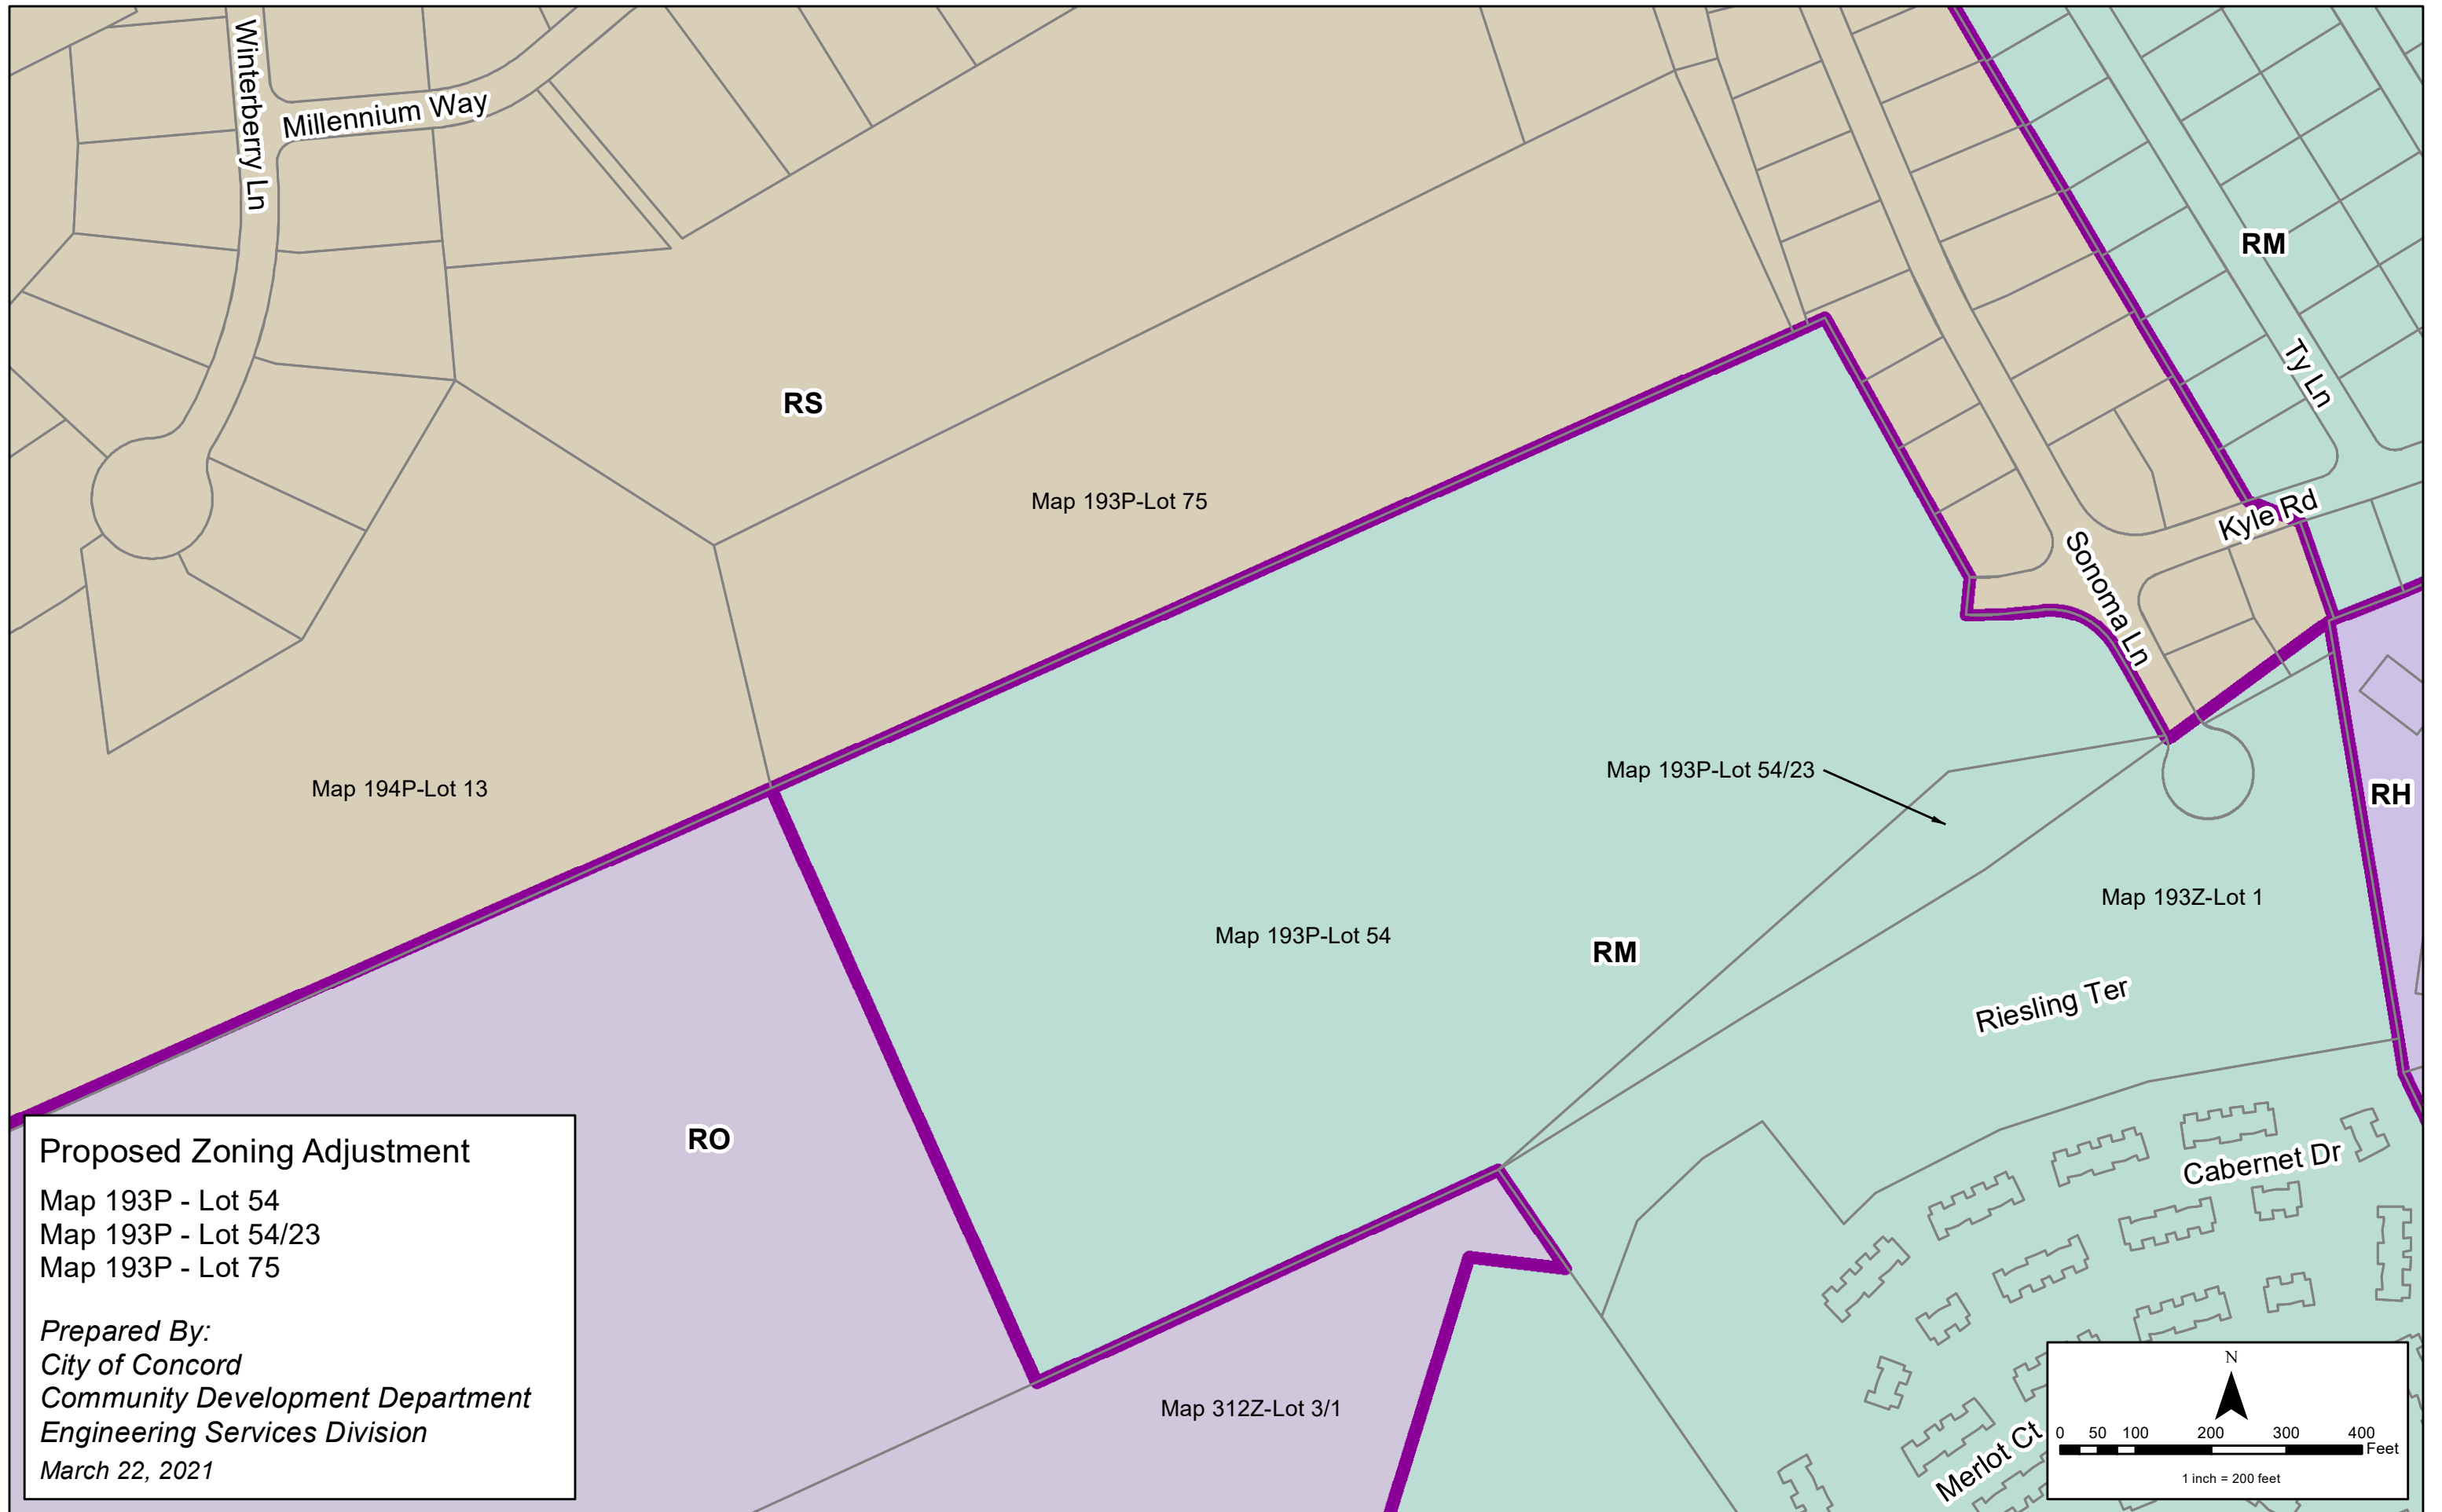

Existing Zoning
 Map 193P - Lot 54
 Map 193P - Lot 54/23
 Map 193P - Lot 75

Prepared By:
 City of Concord
 Community Development Department
 Engineering Services Division
 March 22, 2021

Proposed Zoning Adjustment
Map 193P - Lot 54
Map 193P - Lot 54/23
Map 193P - Lot 75