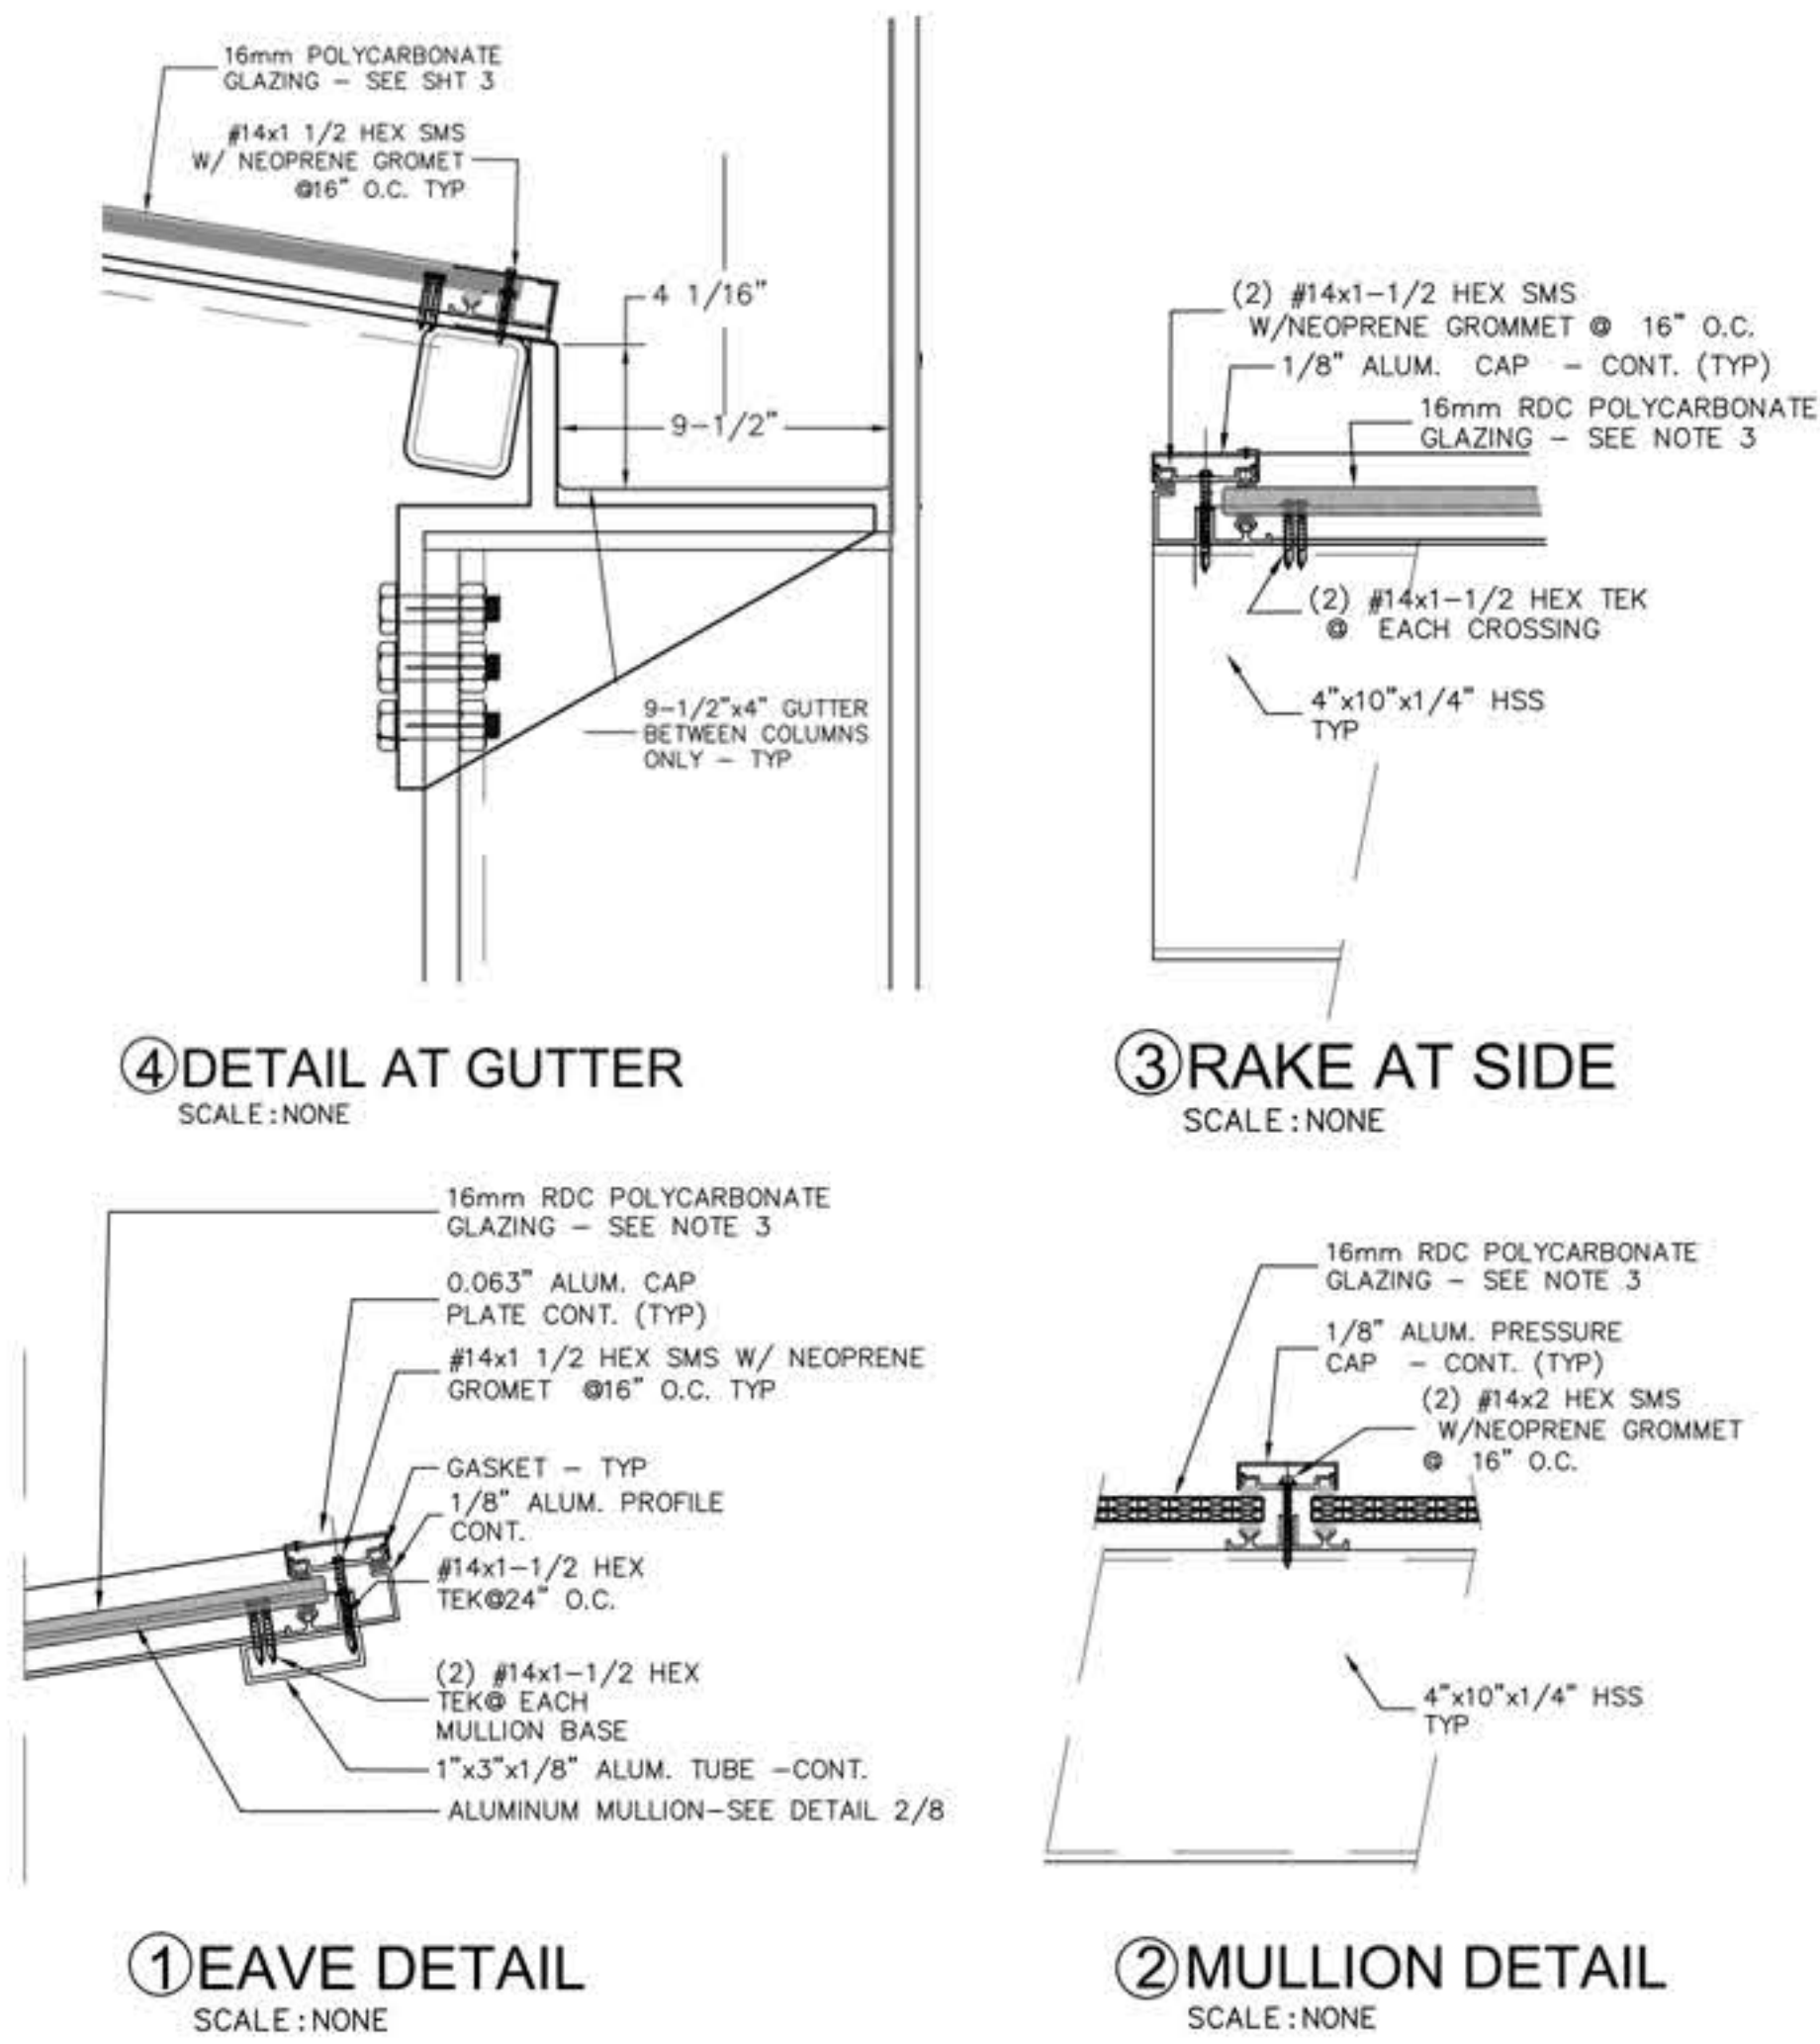

HC THE HOTEL CONCORD

Existing

Roof Plan

Side Elevation

Front Elevation

CANOPY GLAZING PLAN