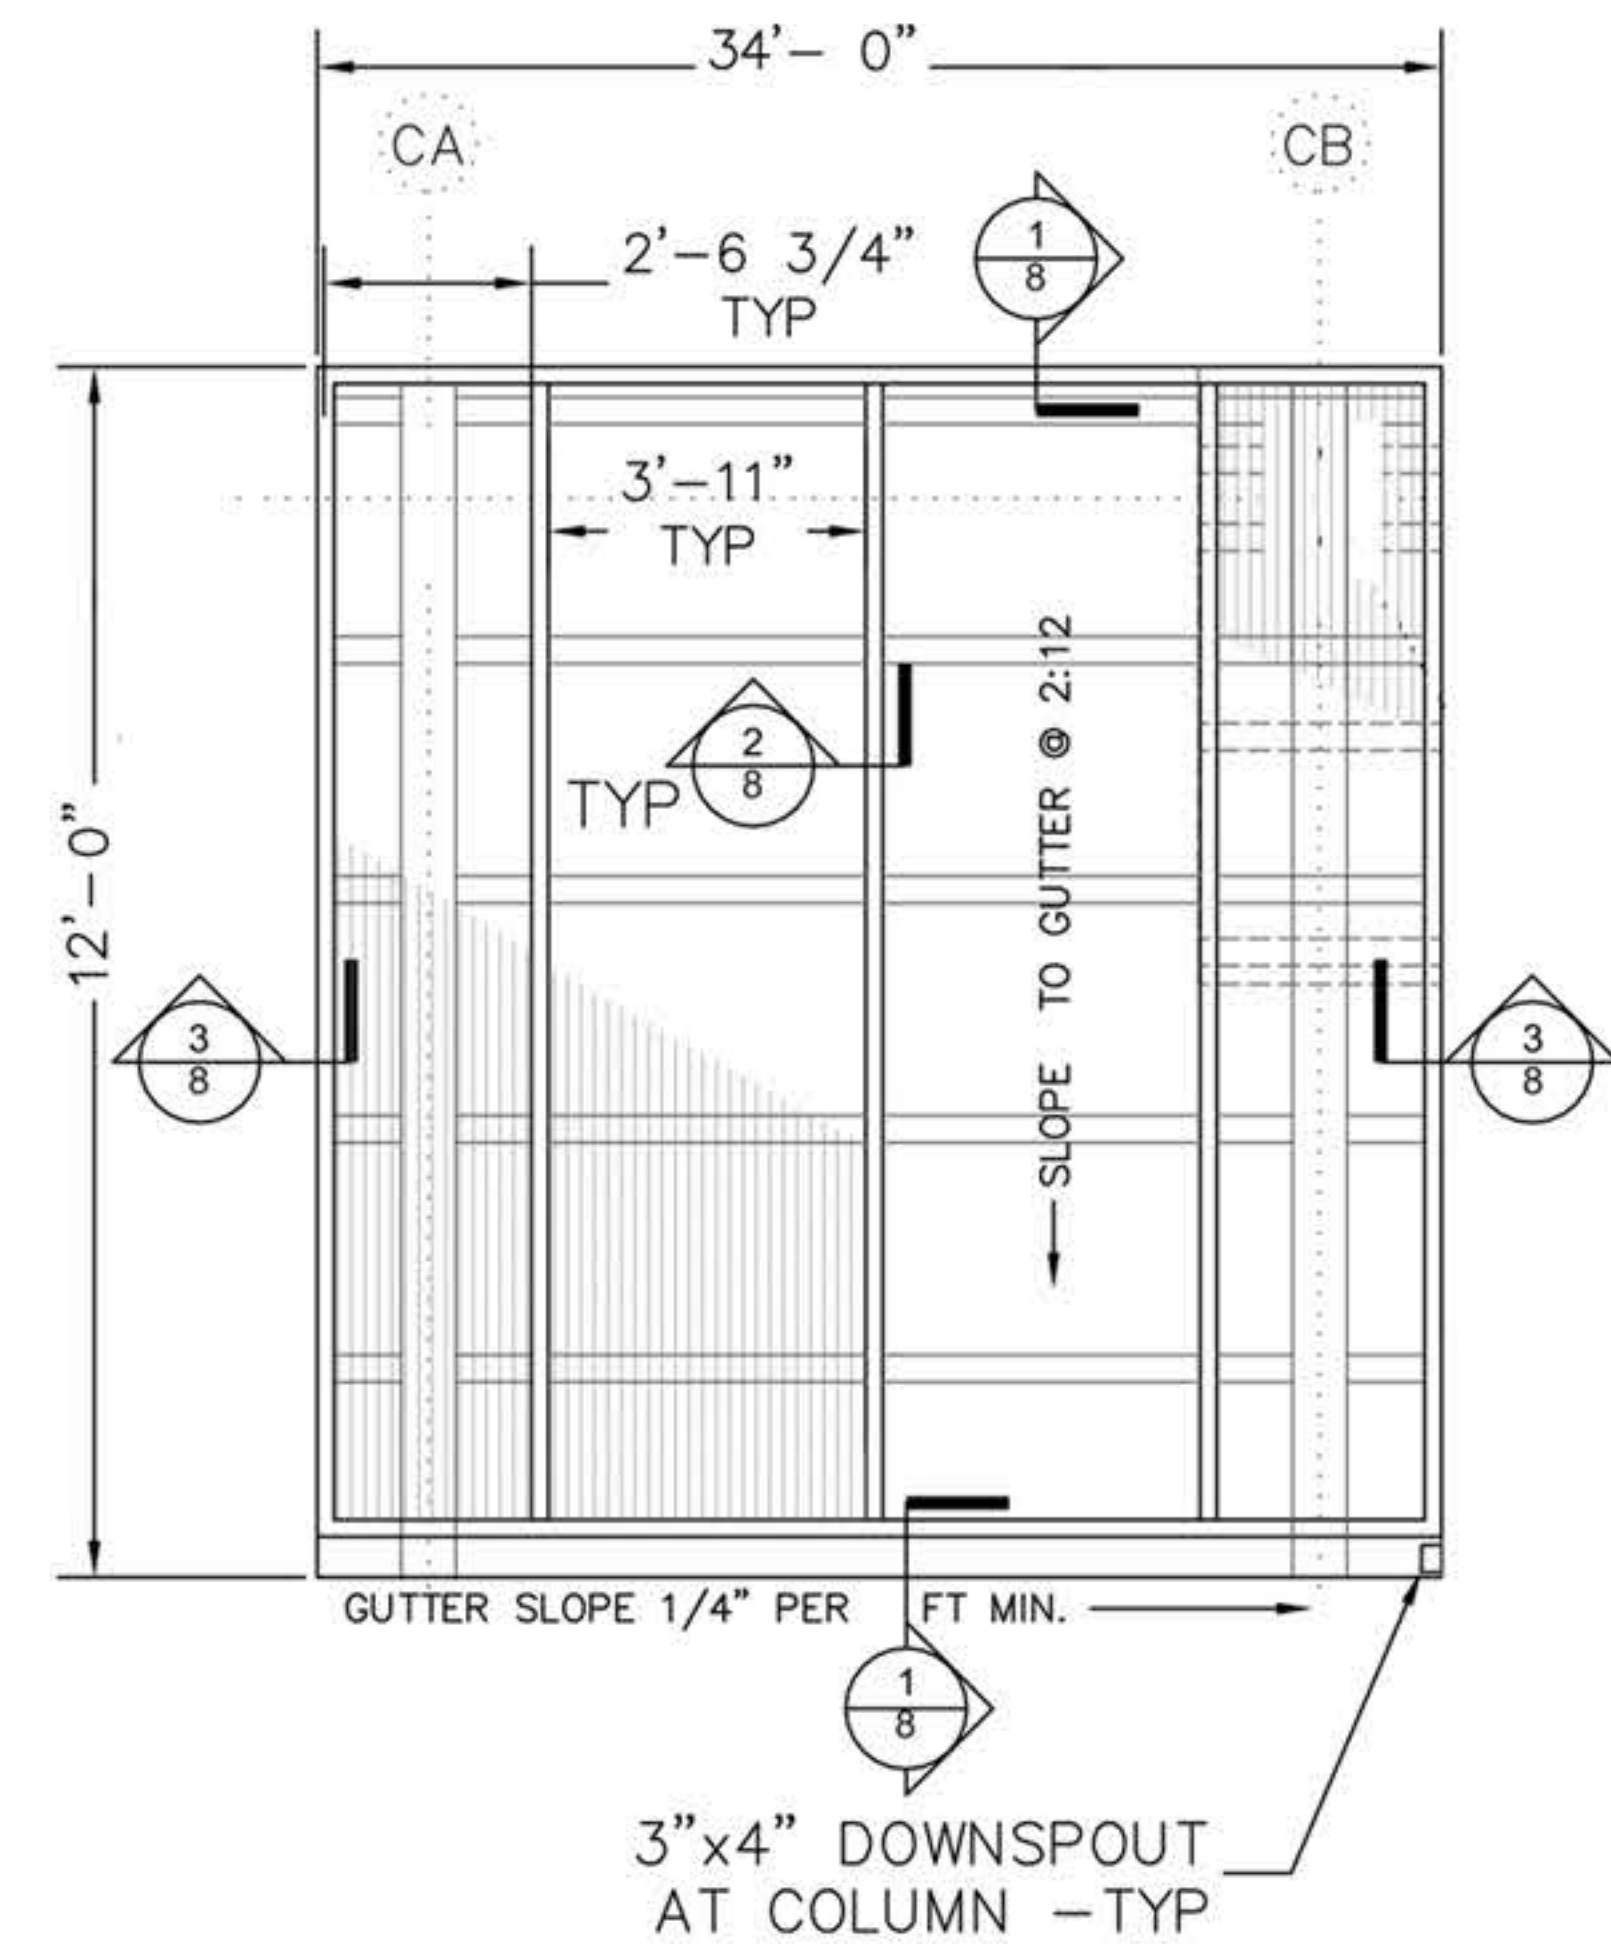

HC THE HOTEL CONCORD

Existing

Roof Plan

Side Elevation

Front Elevation

CANOPY GLAZING PLAN