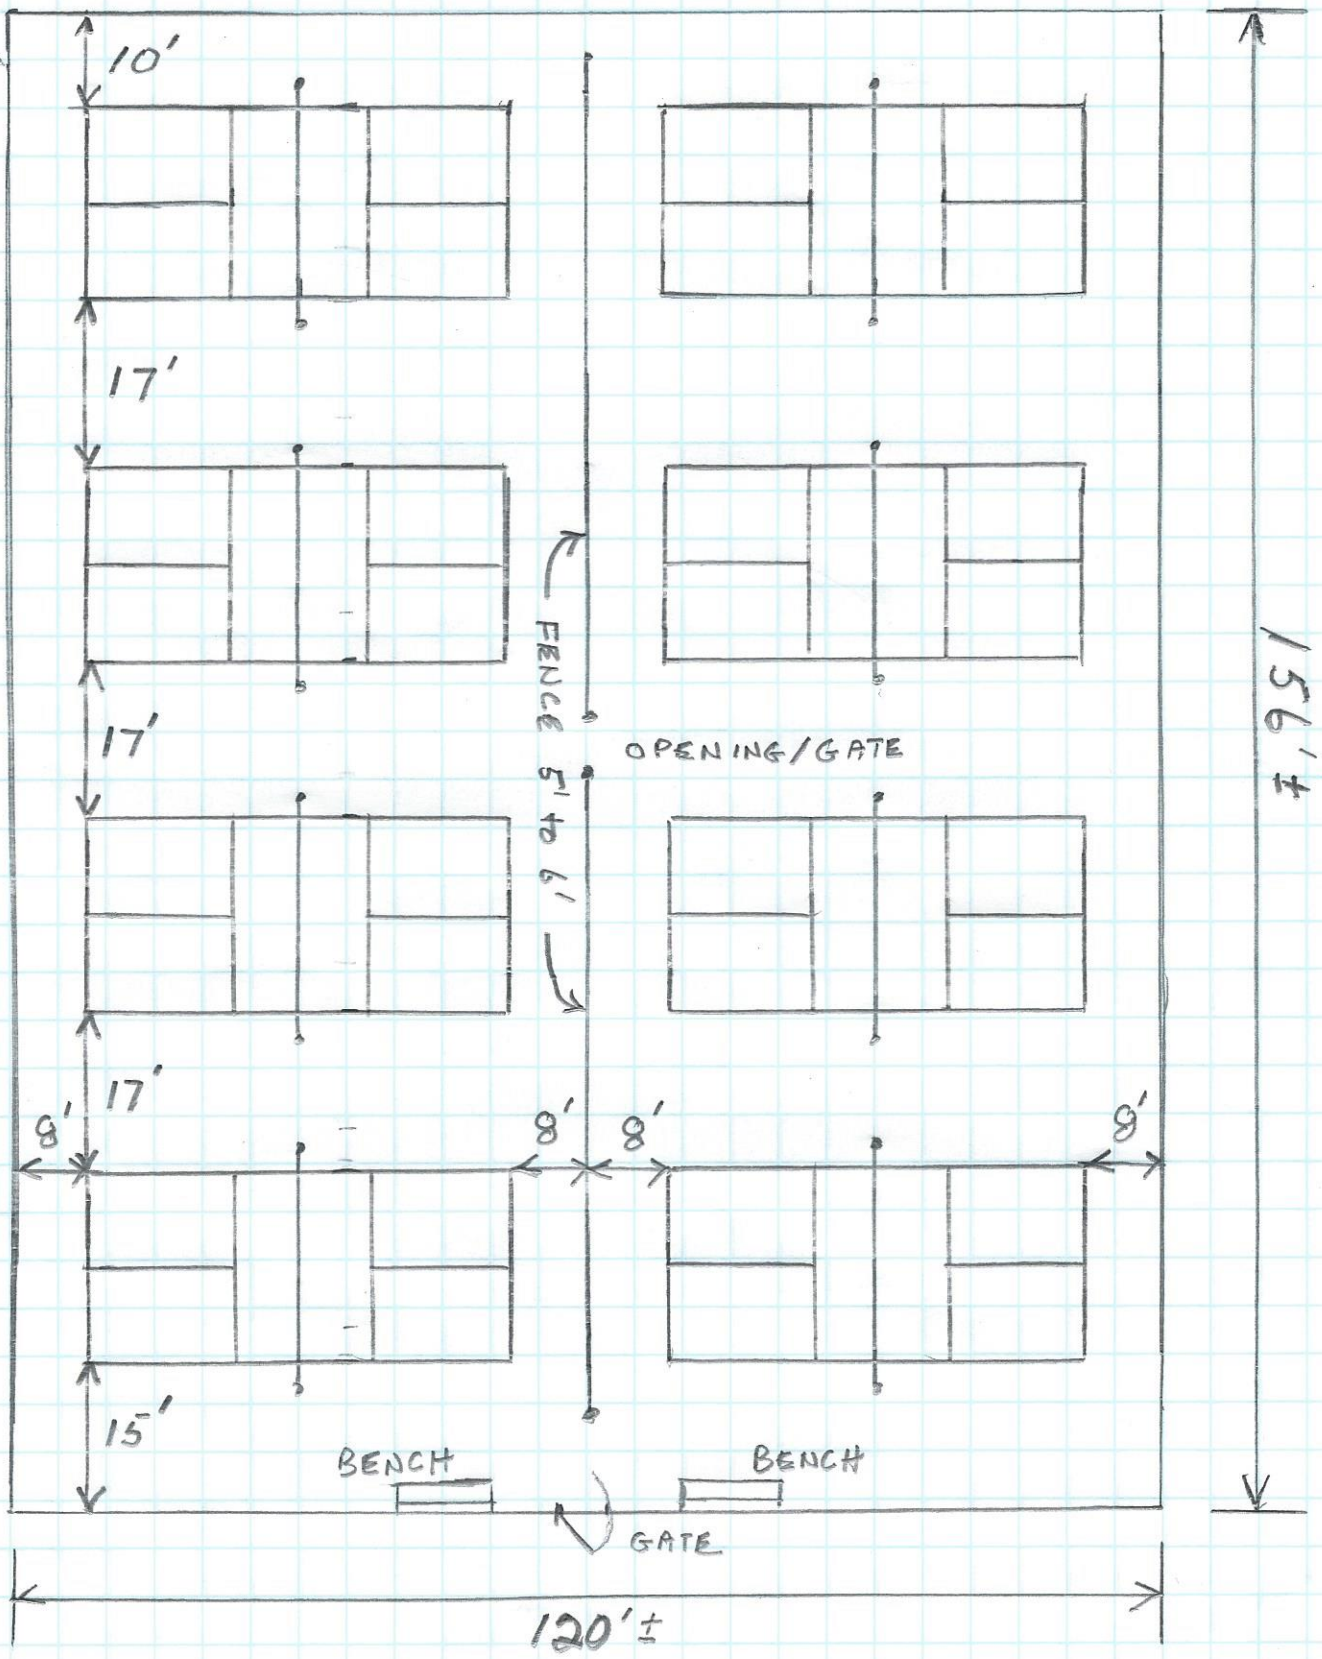

BEAVER MEADOW PARK TENNIS COURTS
CONVERTED TO
PROPOSED 8 PERMANENT PICKLEBALL COURTS

NORTH ↑
AVV
6/13/2016

1" = 20'