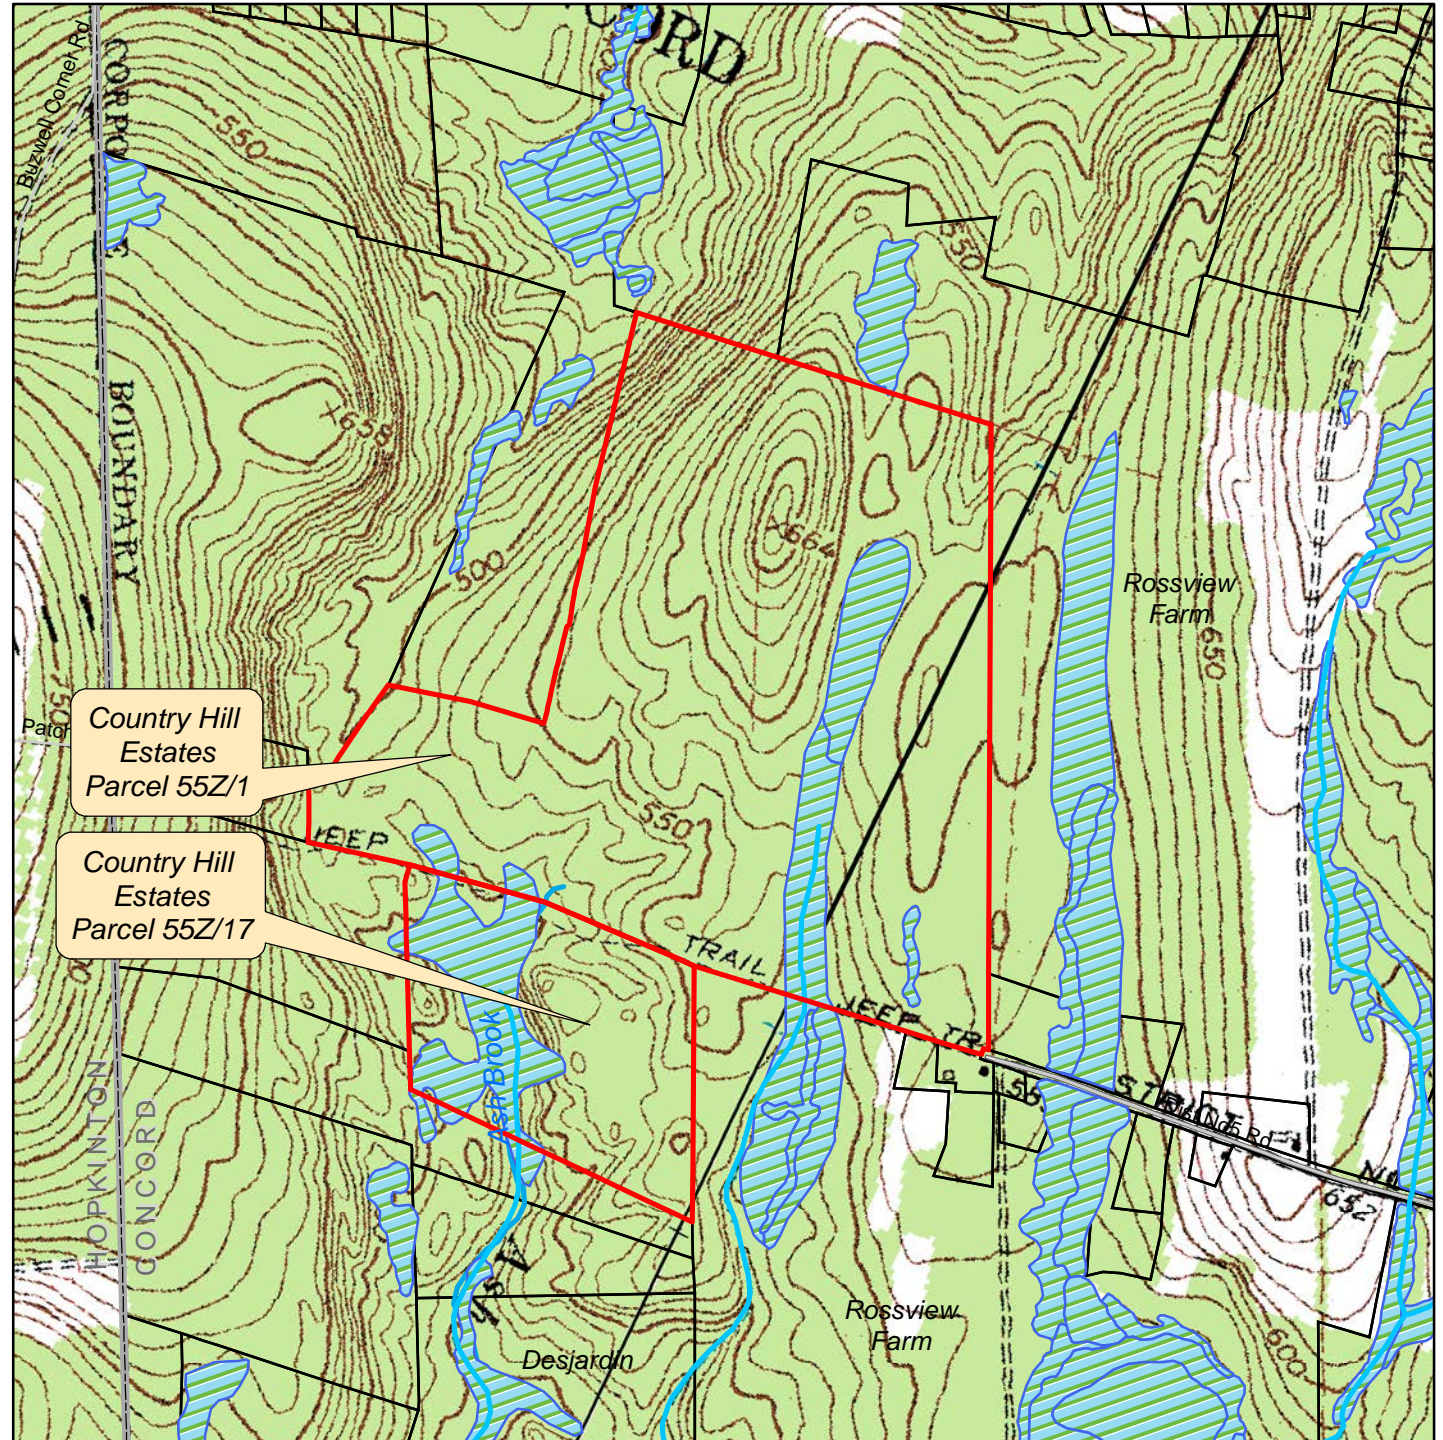

Country Hill Estates Property Map

Concord
Conservation
Commission
41 Green St
Concord, NH
(603) 225-8515

Legend

- Subject Parcels
- Streams
- Wetlands