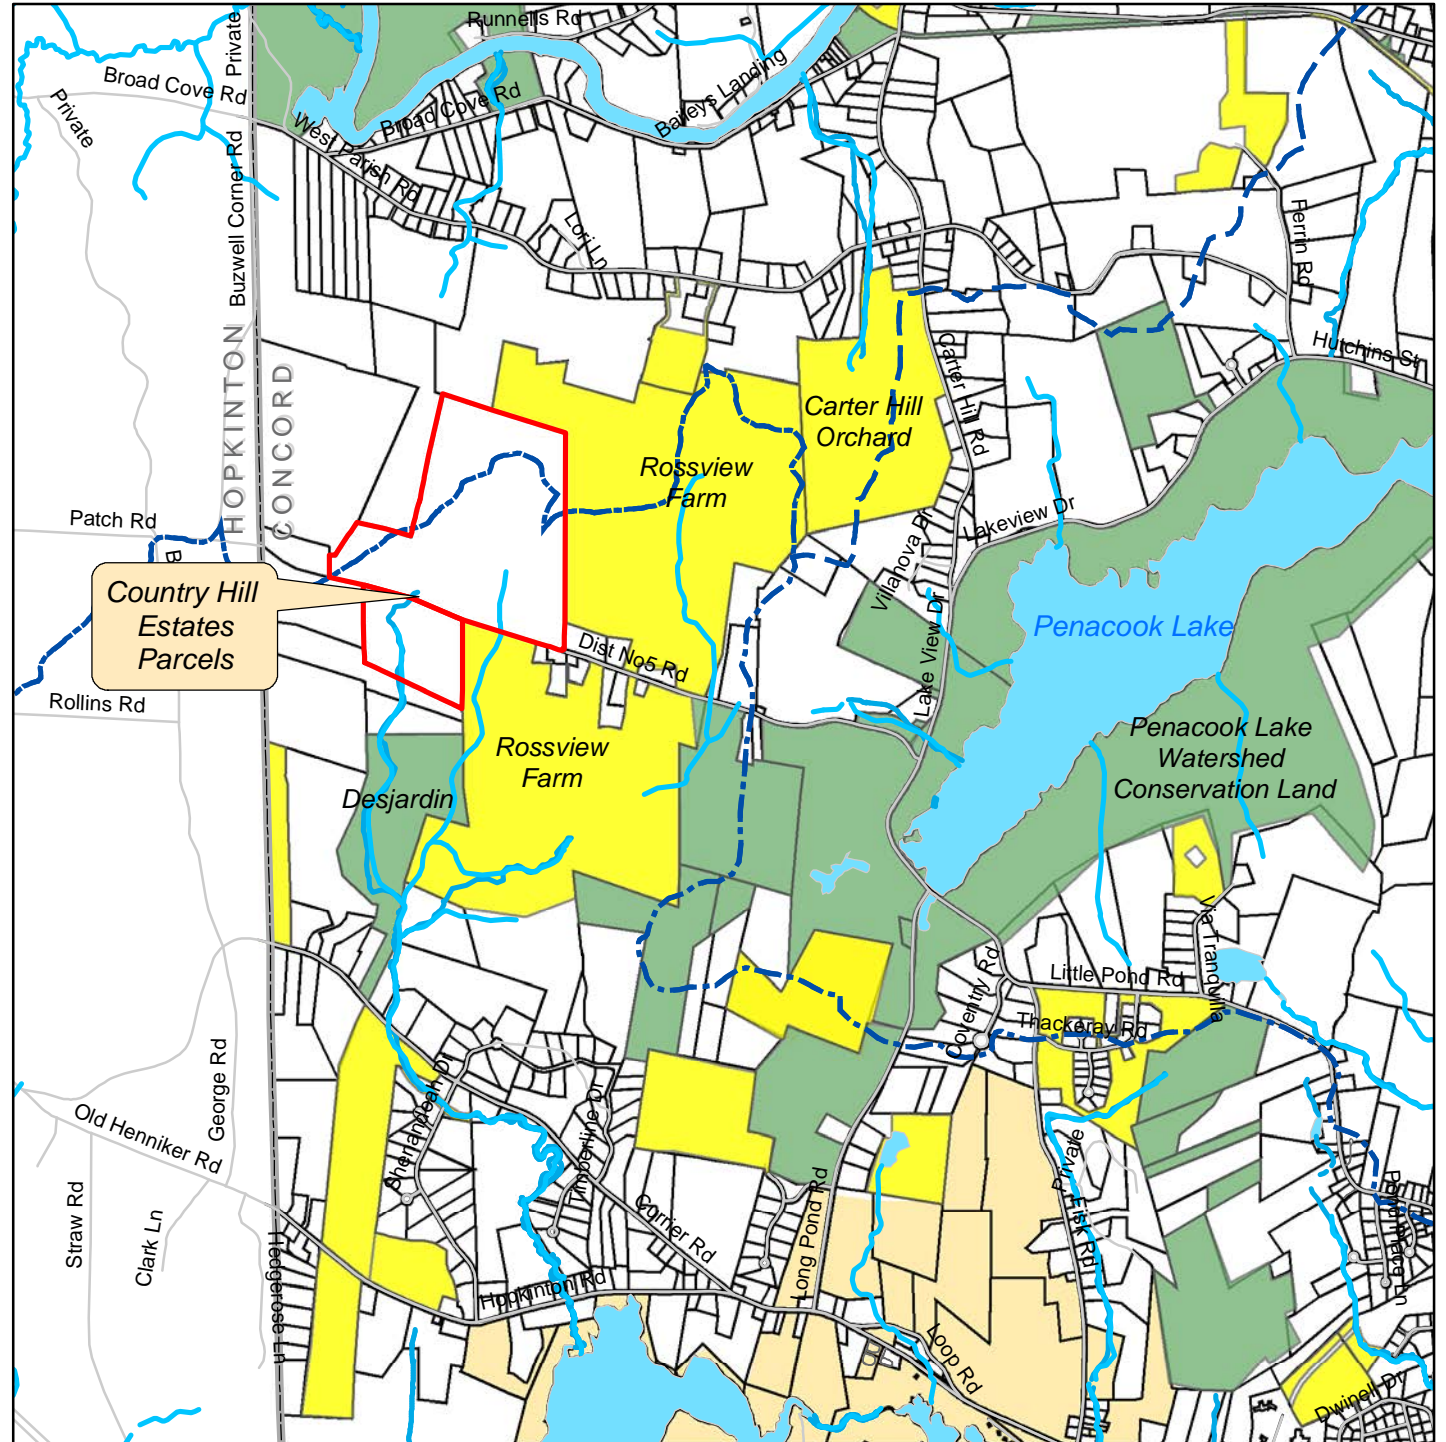

Country Hill Estates Property Map

Concord
Conservation
Commission
41 Green St
Concord, NH
(603) 225-8515

Legend

-  Subject Parcels
-  Streams

Conservation PROTECTION TYPE

-  Easement
-  Fee Simple

Country Hill Estates Property Map