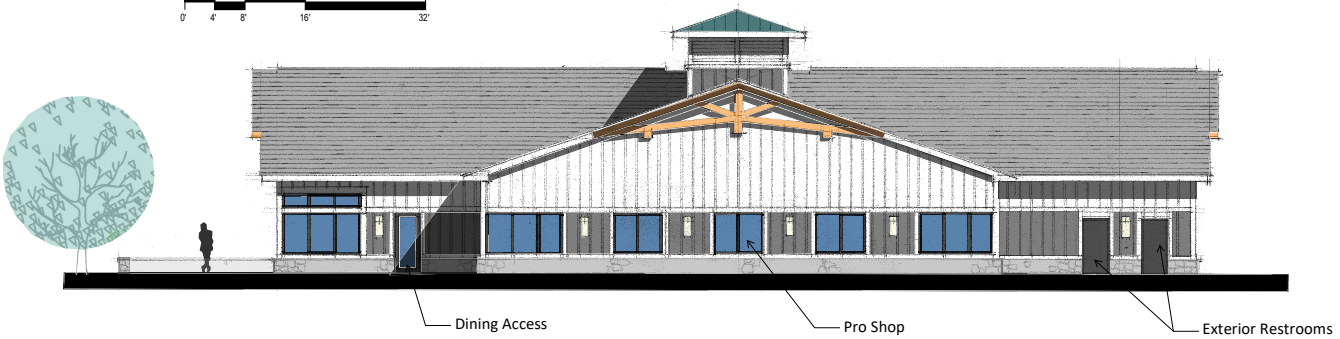

South Elevation - Front Entry

East Elevation - Patio

North Elevation - Pro Shop

West Elevation

Building Footprint 10,500 sf

Beaver Meadow Golf Facility- New Building Option 1  
Concord, NH

June 07, 2024 - DP