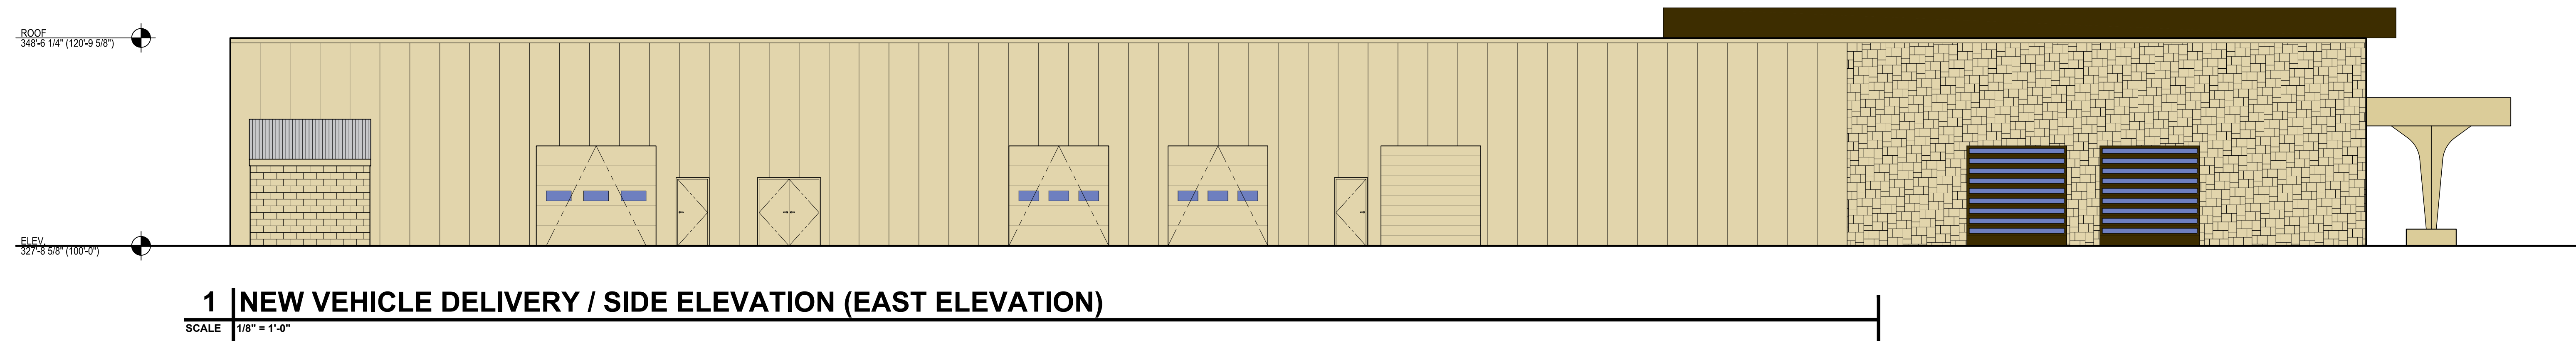

Connolly Brothers, Inc.
Construction Management
Planning & Design
Development
152 Conant Street, Beverly, MA 01915
Phone (978) 927-0053
connollybrothers.com

Project Issue Date

ENGINEERS

REVISION LOG.

No.	Description	Date

**CAPITAL CITY
SUBARU**
110 MANCHESTER STREET
CONCORD, NH

DRAWN: MCL
CHECKED: MCL
JOB NO.: 26-103
SCALE: As Shown

**PROPOSED
EXTERIOR
ELEVATIONS**

A-2.01

NOT FOR CONSTRUCTION

9 APRIL 2026