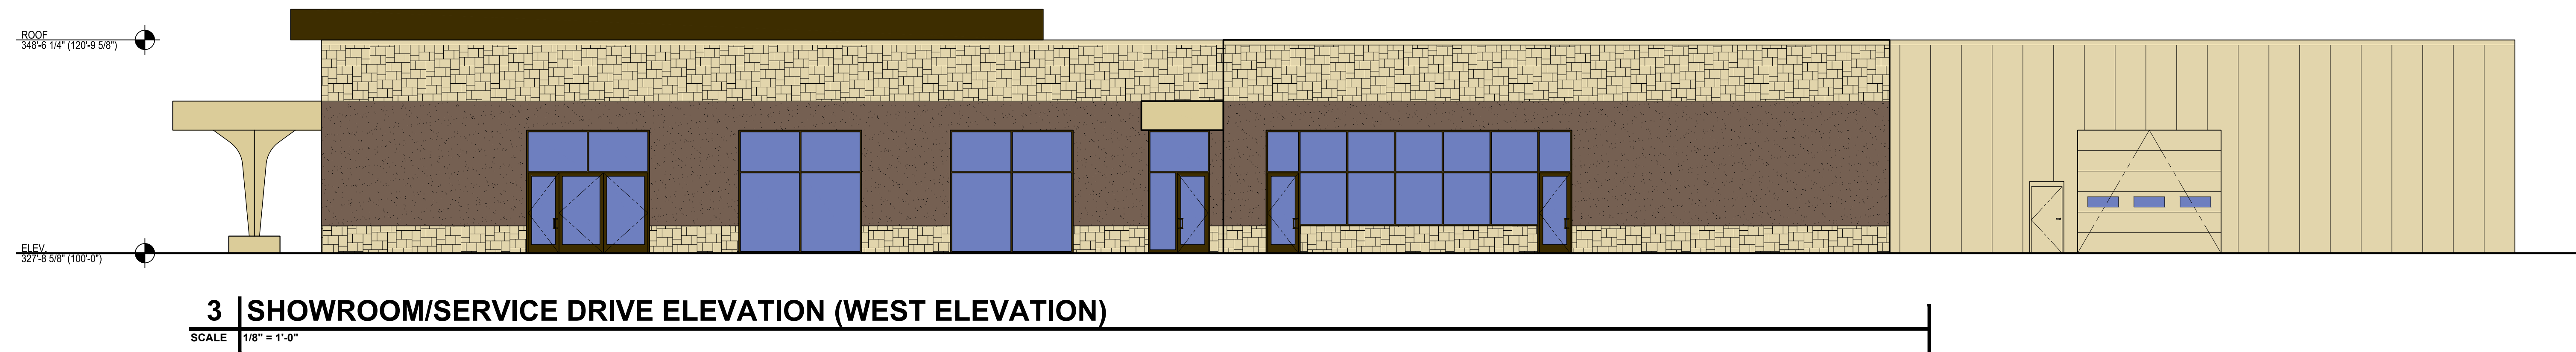

Connolly Brothers, Inc.
Construction Management
Planning & Design
Development
152 Conant Street, Beverly, MA 01915
Phone (978) 927-0053
connollybrothers.com

Project Issue Date

ENGINEERS

REVISION LOG.

No.	Description	Date

**CAPITAL CITY
SUBARU**
110 MANCHESTER STREET
CONCORD, NH

DRAWN: MCL
CHECKED: MCL
JOB NO.: 26-103
SCALE: As Shown

**PROPOSED
EXTERIOR
ELEVATIONS**

A-2.01

NOT FOR CONSTRUCTION

9 APRIL 2026