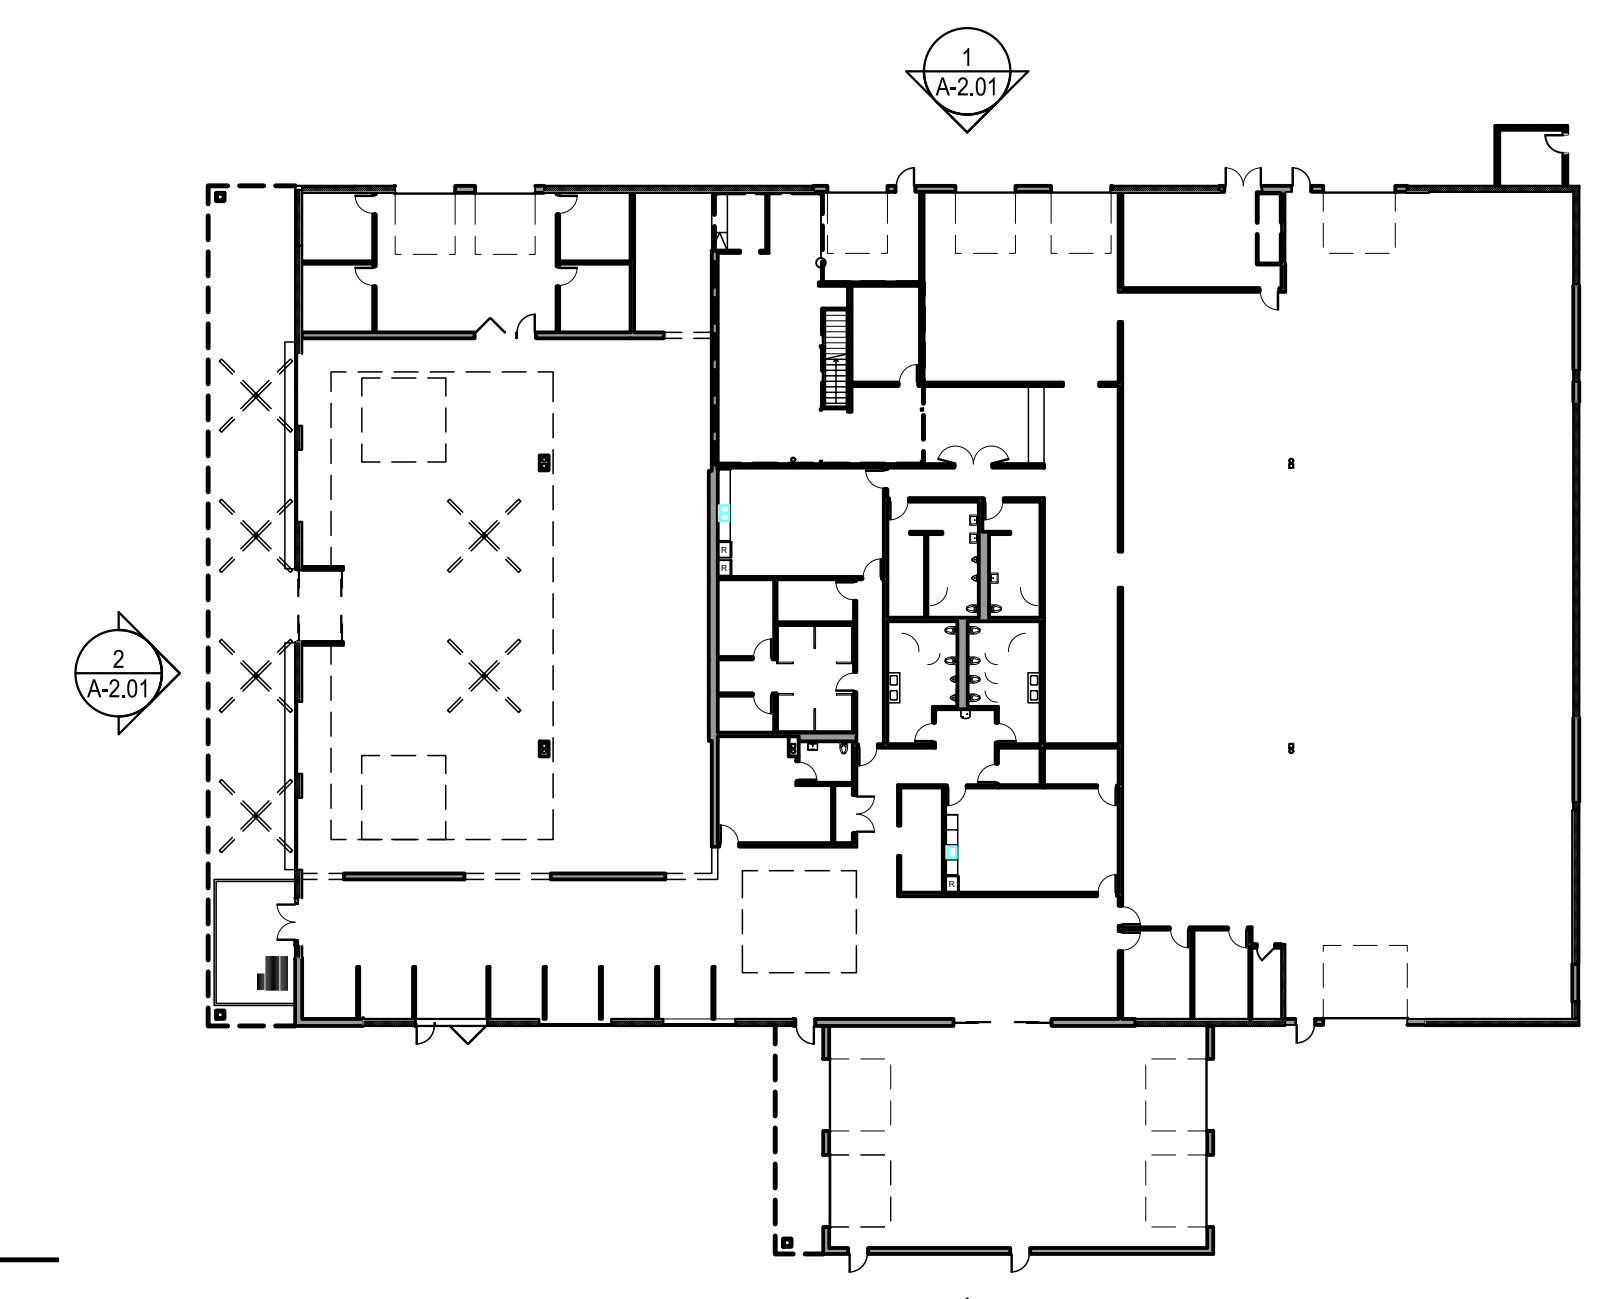

Connolly Brothers, Inc.
Construction Management
Planning & Design
Development
152 Conant Street, Beverly, MA 01915
Phone (978) 927-0053
connollybrothers.com

Project Issue Date

ENGINEERS

REVISION LOG.

No.	Description	Date

**CAPITAL CITY
SUBARU**
110 MANCHESTER STREET
CONCORD, NH

DRAWN: MCL
CHECKED: MCL
JOB NO.: 26-103
SCALE: As Shown

**PROPOSED
EXTERIOR
ELEVATIONS**

A-2.01

NOT FOR CONSTRUCTION

9 APRIL 2026