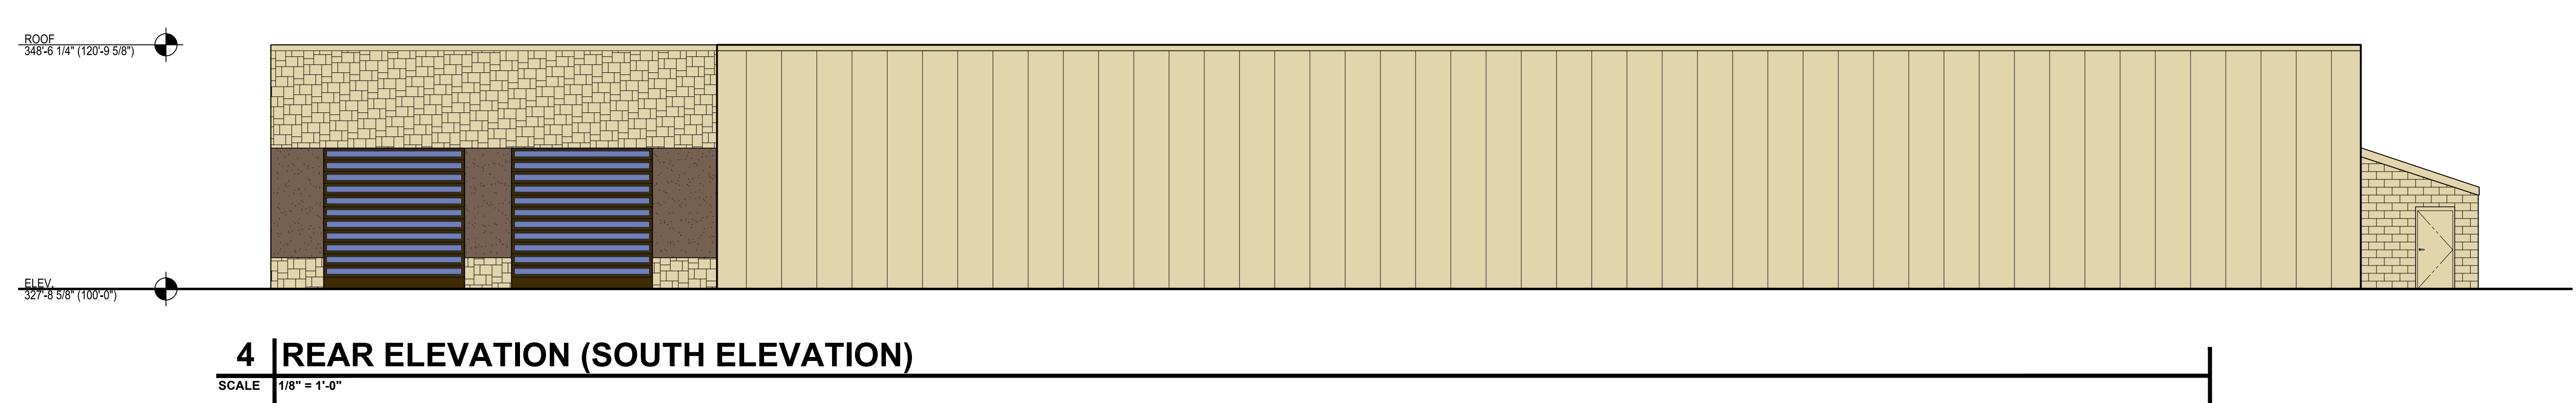

Connolly Brothers, Inc.
Construction Management
Planning & Design
Development
152 Conant Street, Beverly, MA 01915
Phone (978) 927-0053
connollybrothers.com

Project Issue Date

ENGINEERS

REVISION LOG.

No.	Description	Date

**CAPITAL CITY
SUBARU**
110 MANCHESTER STREET
CONCORD, NH

DRAWN: MCL
CHECKED: MCL
JOB NO.: 26-103
SCALE: As Shown

**PROPOSED
EXTERIOR
ELEVATIONS**

A-2.01

NOT FOR CONSTRUCTION

9 APRIL 2026