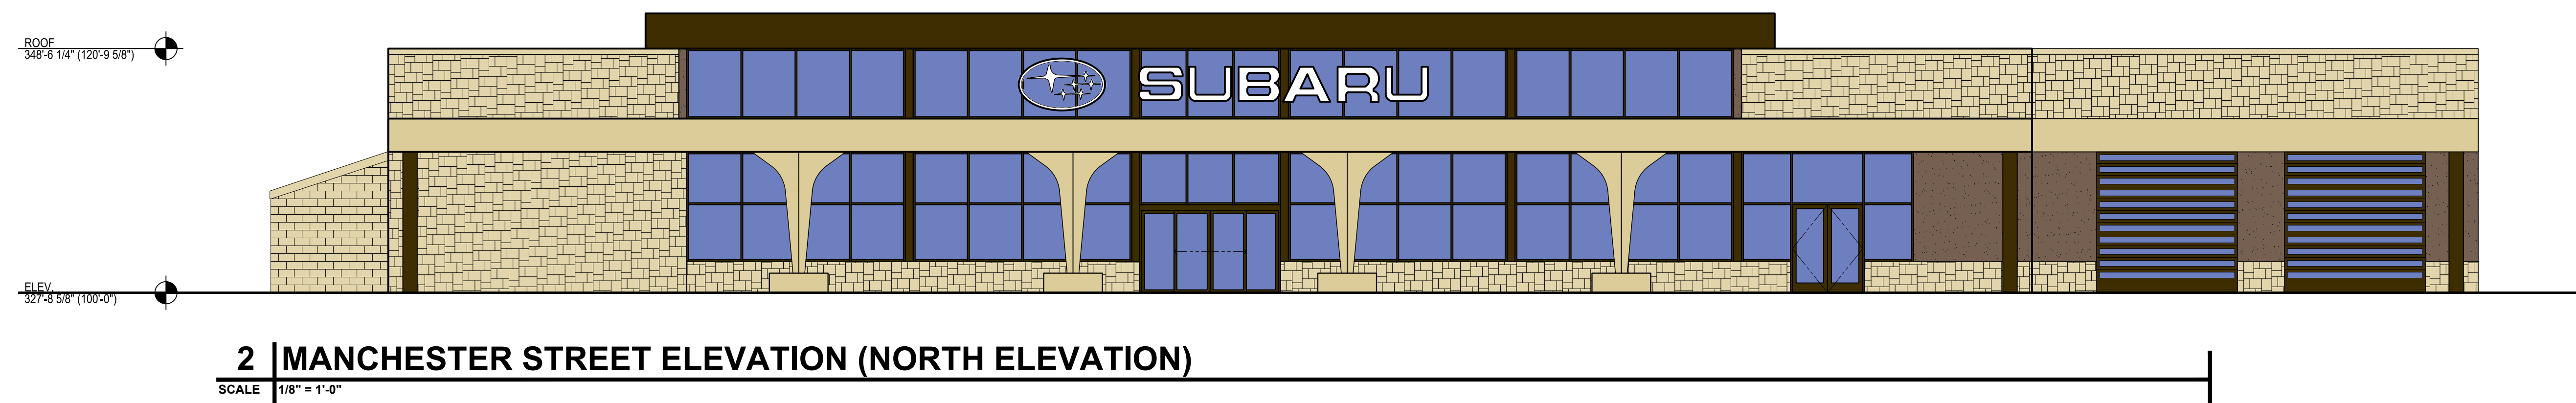

Connolly Brothers, Inc.
Construction Management
Planning & Design
Development
152 Conant Street, Beverly, MA 01915
Phone (978) 927-0053
connollybrothers.com

Project Issue Date

ENGINEERS

REVISION LOG.

No.	Description	Date

**CAPITAL CITY
SUBARU**
110 MANCHESTER STREET
CONCORD, NH

DRAWN: MCL
CHECKED: MCL
JOB NO.: 26-103
SCALE: As Shown

**PROPOSED
EXTERIOR
ELEVATIONS**

A-2.01

NOT FOR CONSTRUCTION

9 APRIL 2026