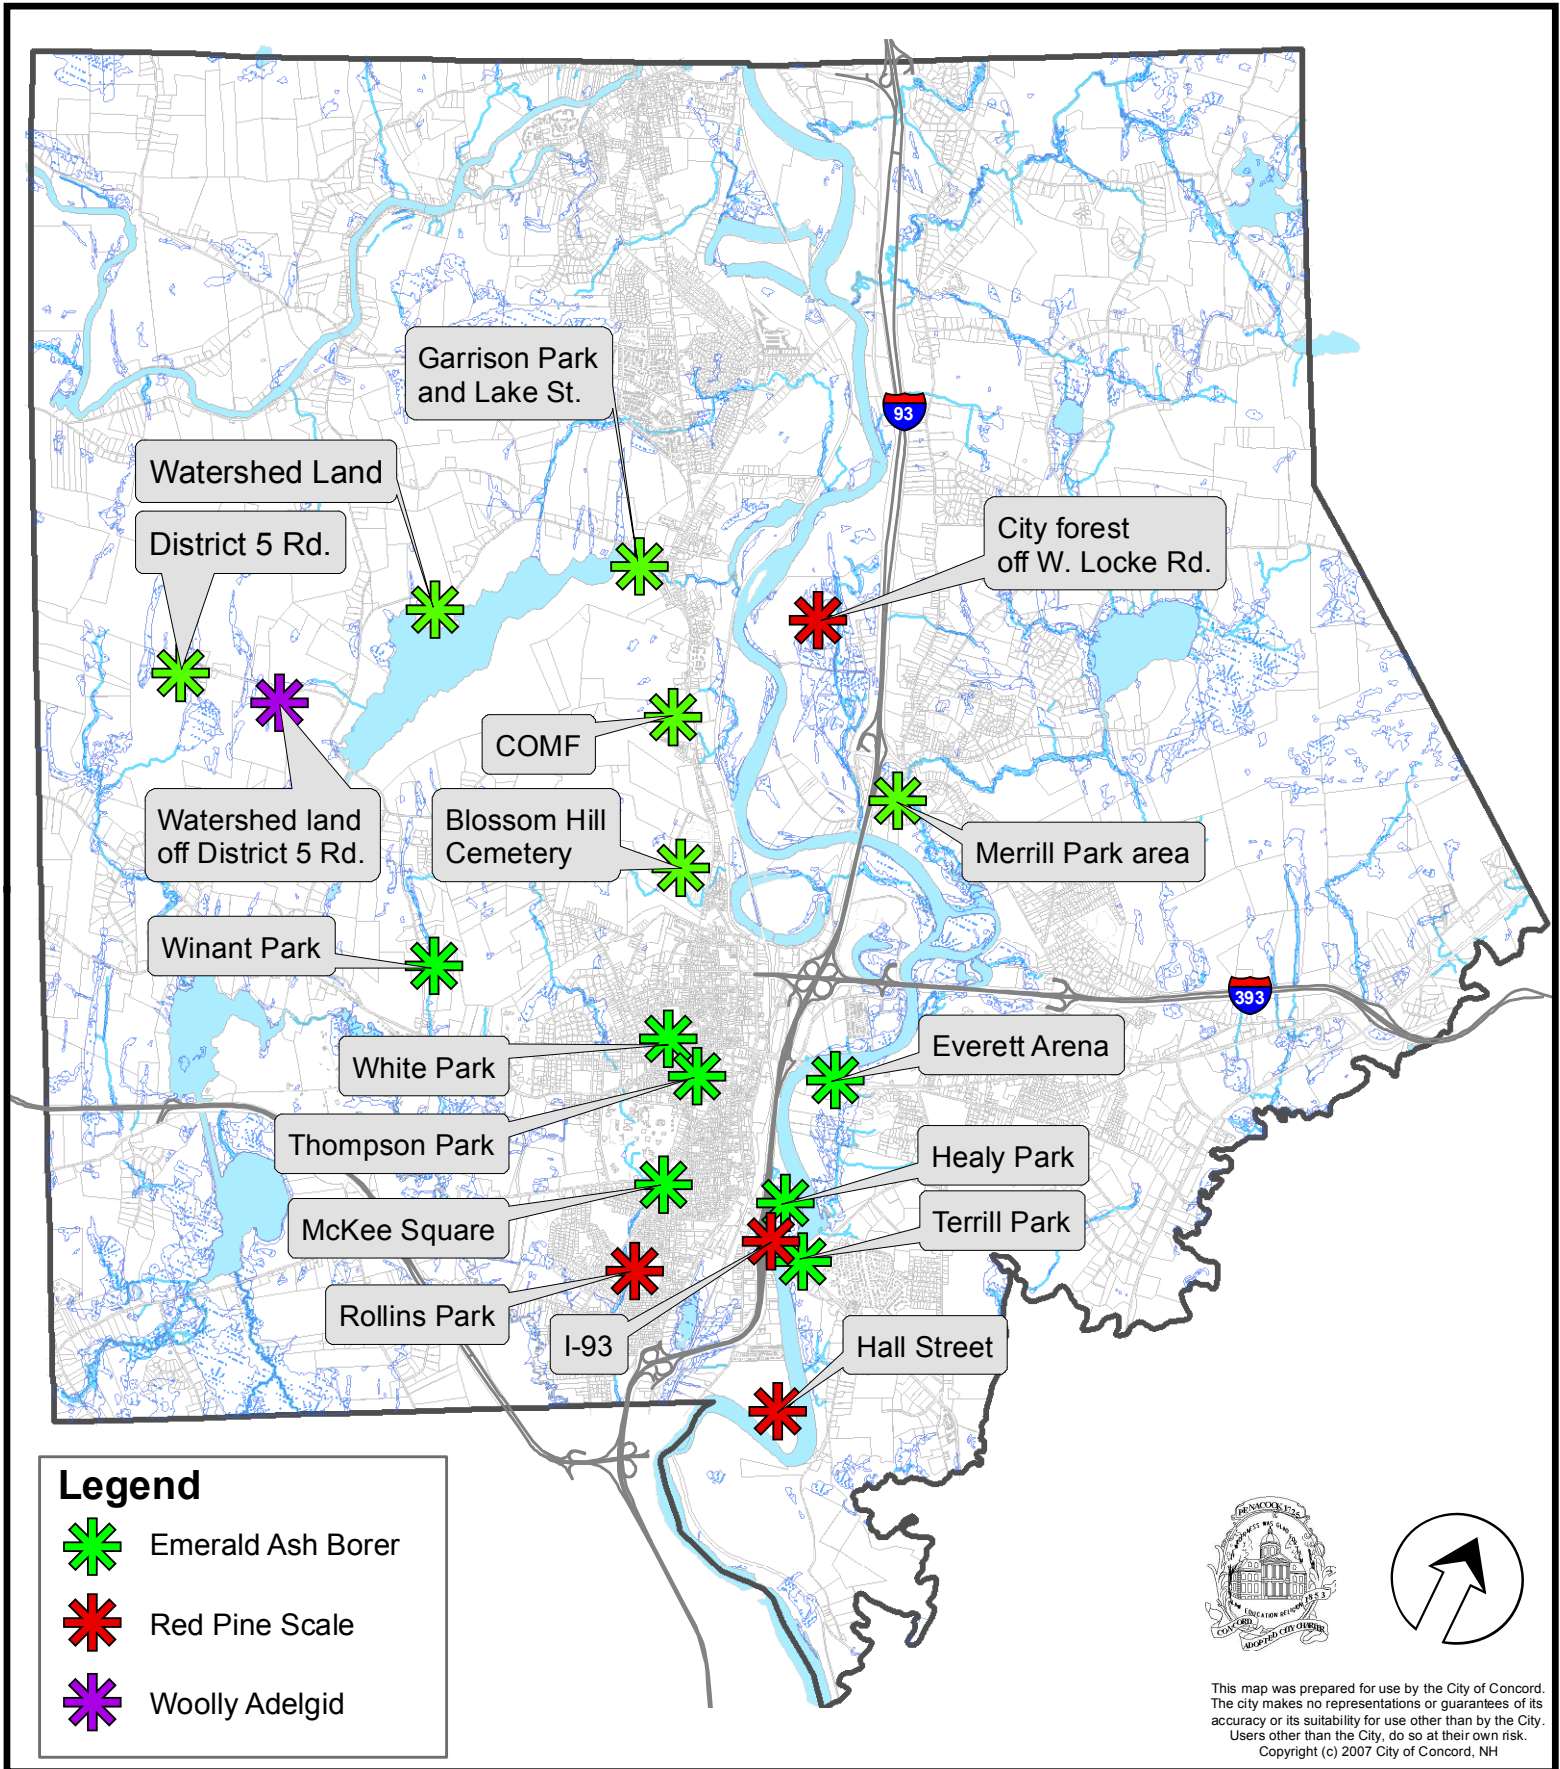

Known Invasive Insect Infestations on City-owned Land*

This map was prepared for use by the City of Concord. The city makes no representations or guarantees of its accuracy or its suitability for use other than by the City. Users other than the City, do so at their own risk. Copyright (c) 2007 City of Concord, NH

* The purposed of this map is depict known infestations on City-owned land only, and does not depict infestations on private properties.

Date: 3/15/2016