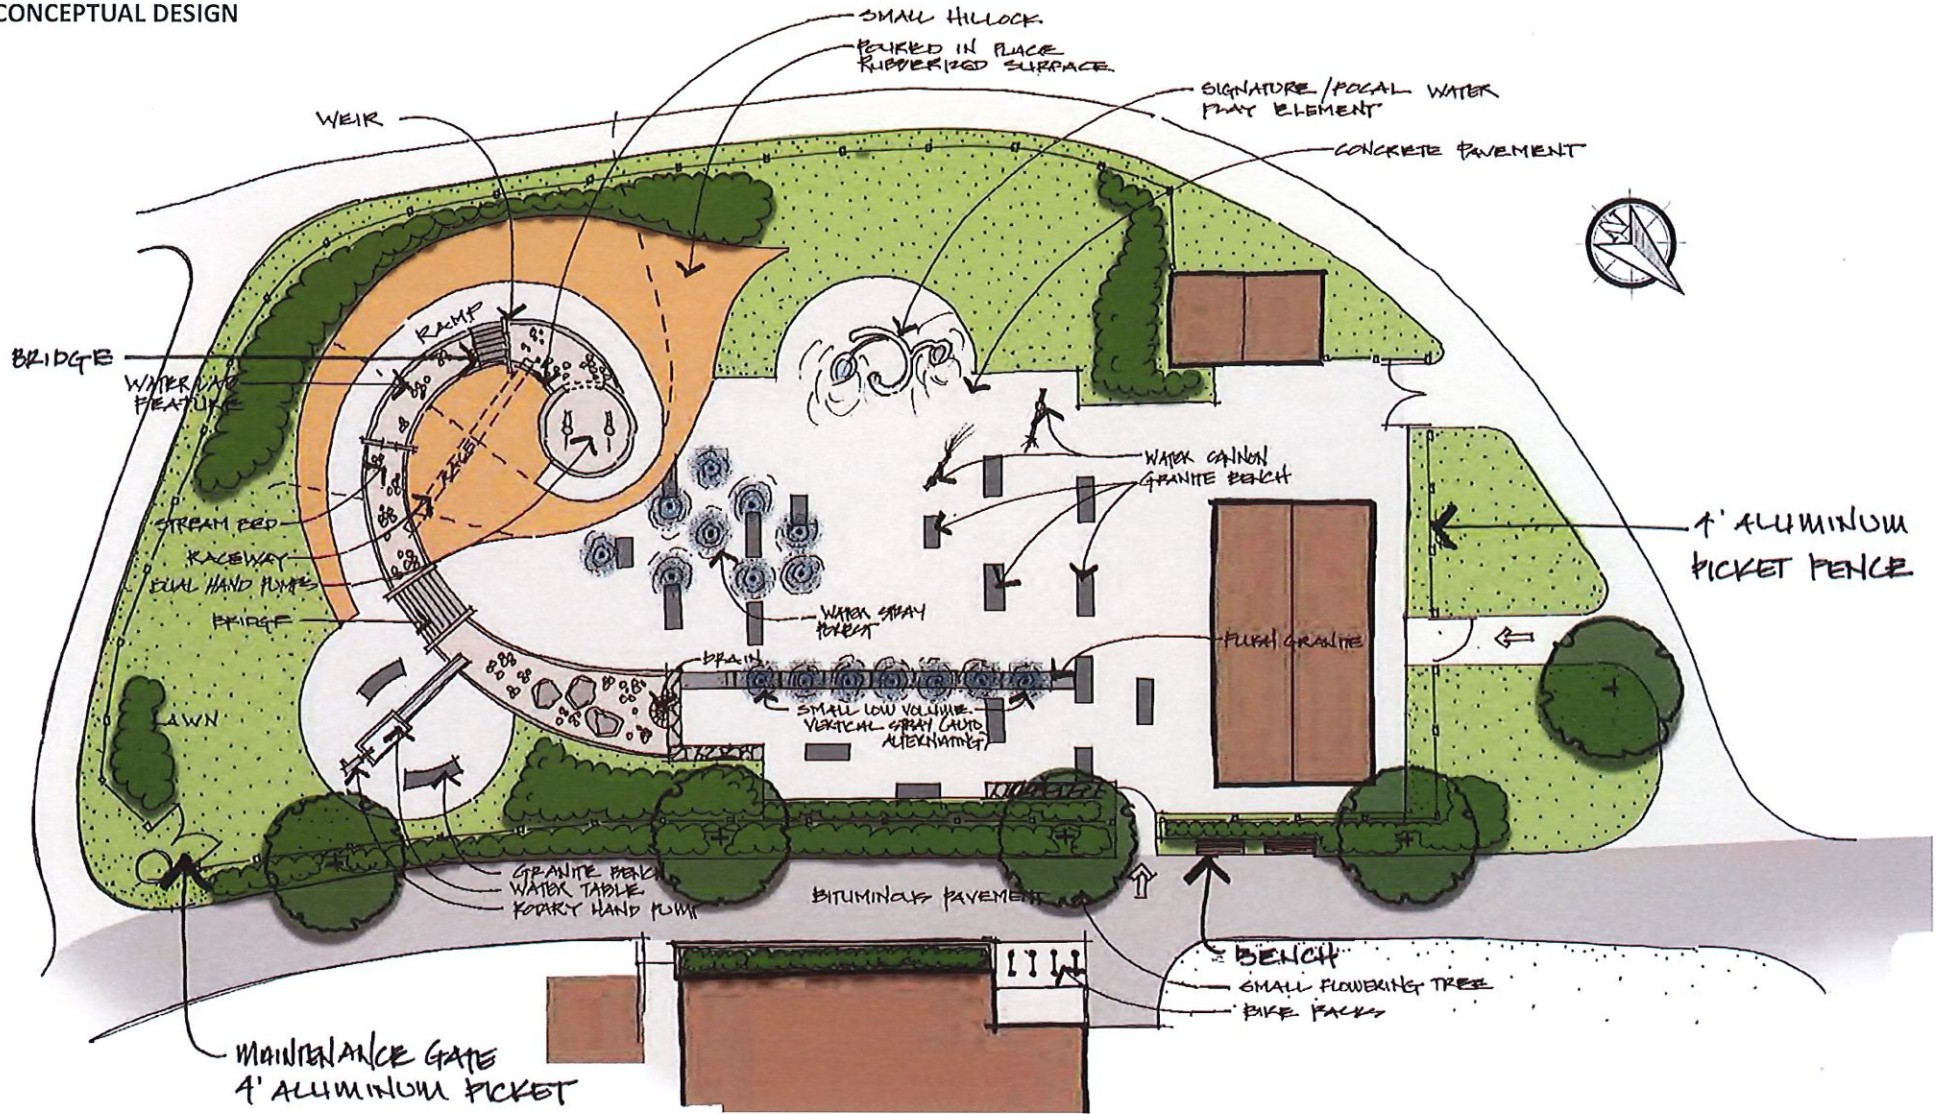

CONCEPTUAL DESIGN

WATER PLAY / SPLASH PAD CONCEPTUAL DESIGN - ALTERNATIVE B
 White Park - Concord, New Hampshire

JANUARY 20, 2022

WATER PLAY AREA

THIS AREA FOCUSES ON HAVING FUN! PROMOTING EXPERIENTIAL PLAY AND SOCIAL INTERACTIONS. SPECIAL ATTENTION IS GIVEN TO CREATING OPPORTUNITIES TO EXERCISE THE IMAGINATION.

PRECEDENT IMAGE EXAMPLES

WATER PLAY / SPLASH PAD CONCEPTUAL DESIGN - ALTERNATIVE B
White Park - Concord, New Hampshire

JANUARY 20, 2022

WATER LAB AREA

THIS AREA PROMOTES EXPERIENTIAL PLAY AND OPPORTUNITIES TO LEARN BY DIRECT INTERACTION (PLAYING) WITH WATER THROUGH THE USE OF WATER

PRECEDENT IMAGE EXAMPLES

ILLUSTRATION

This illustration is an artistic rendition of a future site condition. Every effort has been made to provide an accurate view. However, this illustration should be considered for planning and visioning purposes only.

WATER PLAY / SPLASH PAD CONCEPTUAL DESIGN - ALTERNATIVE B
White Park - Concord, New Hampshire

JANUARY 20, 2022