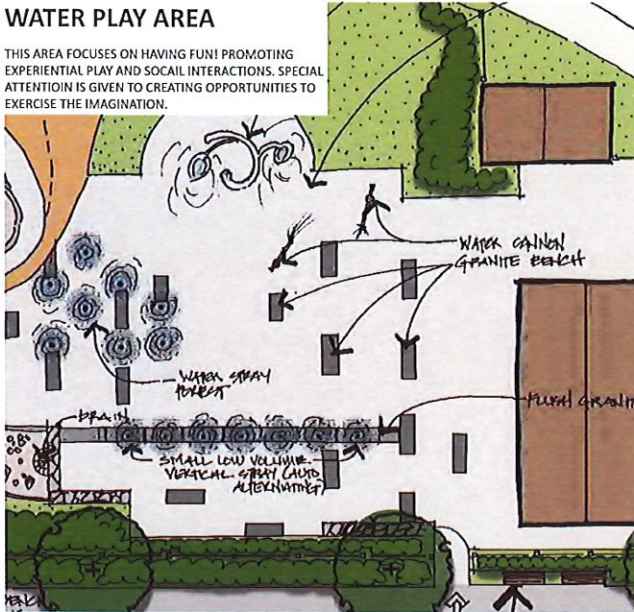

CONCEPTUAL DESIGN

WATER PLAY / SPLASH PAD CONCEPTUAL DESIGN - ALTERNATIVE B
 White Park - Concord, New Hampshire

JANUARY 20, 2022

WATER PLAY AREA

THIS AREA FOCUSES ON HAVING FUN! PROMOTING EXPERIENTIAL PLAY AND SOCIAL INTERACTIONS. SPECIAL ATTENTION IS GIVEN TO CREATING OPPORTUNITIES TO EXERCISE THE IMAGINATION.

PRECEDENT IMAGE EXAMPLES

WATER PLAY / SPLASH PAD CONCEPTUAL DESIGN - ALTERNATIVE B
White Park - Concord, New Hampshire

JANUARY 20, 2022

WATER LAB AREA

THIS AREA PROMOTES EXPERIENTIAL PLAY AND OPPORTUNITIES TO LEARN BY DIRECT INTERACTION (PLAYING) WITH WATER THROUGH THE USE OF WATER

PRECEDENT IMAGE EXAMPLES

ILLUSTRATION

This illustration is an artistic rendition of a future site condition. Every effort has been made to provide an accurate view. However, this illustration should be considered for planning and visioning purposes only.

WATER PLAY / SPLASH PAD CONCEPTUAL DESIGN - ALTERNATIVE B
White Park - Concord, New Hampshire

JANUARY 20, 2022