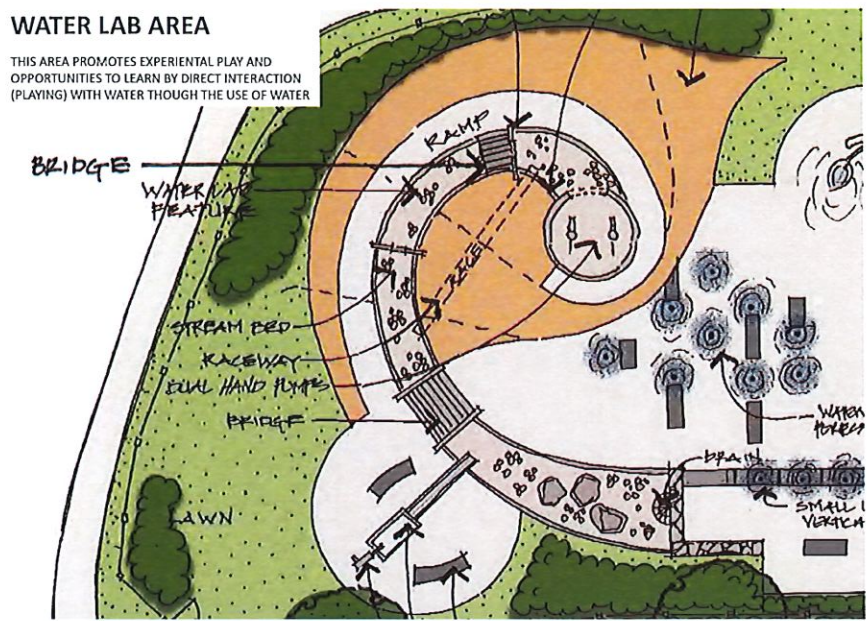

CONCEPTUAL DESIGN

WATER PLAY / SPLASH PAD CONCEPTUAL DESIGN - ALTERNATIVE B
 White Park - Concord, New Hampshire

JANUARY 20, 2022

WATER PLAY AREA

THIS AREA FOCUSES ON HAVING FUN! PROMOTING EXPERIENTIAL PLAY AND SOCIAL INTERACTIONS. SPECIAL ATTENTION IS GIVEN TO CREATING OPPORTUNITIES TO EXERCISE THE IMAGINATION.

PRECEDENT IMAGE EXAMPLES

WATER PLAY / SPLASH PAD CONCEPTUAL DESIGN - ALTERNATIVE B
White Park - Concord, New Hampshire

JANUARY 20, 2022

WATER LAB AREA

THIS AREA PROMOTES EXPERIENTIAL PLAY AND OPPORTUNITIES TO LEARN BY DIRECT INTERACTION (PLAYING) WITH WATER THROUGH THE USE OF WATER

PRECEDENT IMAGE EXAMPLES

ILLUSTRATION

This illustration is an artistic rendition of a future site condition. Every effort has been made to provide an accurate view. However, this illustration should be considered for planning and visioning purposes only.

WATER PLAY / SPLASH PAD CONCEPTUAL DESIGN - ALTERNATIVE B
White Park - Concord, New Hampshire

JANUARY 20, 2022