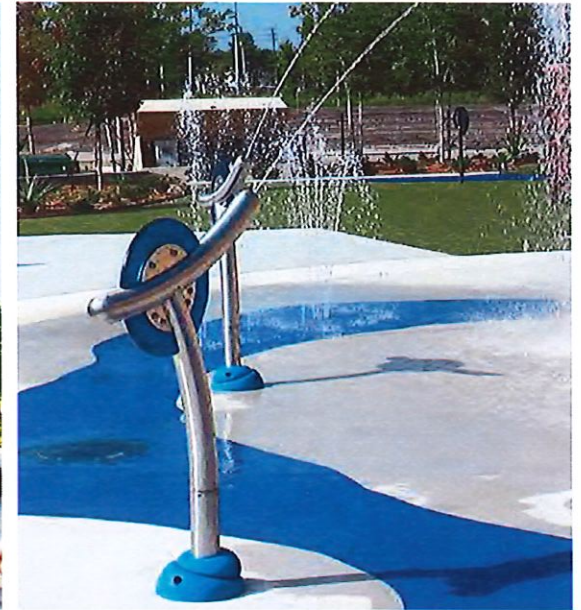

CONCEPTUAL DESIGN

WATER PLAY / SPLASH PAD CONCEPTUAL DESIGN - ALTERNATIVE B
 White Park - Concord, New Hampshire

JANUARY 20, 2022

WATER PLAY AREA

THIS AREA FOCUSES ON HAVING FUN! PROMOTING EXPERIENTIAL PLAY AND SOCIAL INTERACTIONS. SPECIAL ATTENTION IS GIVEN TO CREATING OPPORTUNITIES TO EXERCISE THE IMAGINATION.

PRECEDENT IMAGE EXAMPLES

WATER PLAY / SPLASH PAD CONCEPTUAL DESIGN - ALTERNATIVE B
White Park - Concord, New Hampshire

JANUARY 20, 2022

WATER LAB AREA

THIS AREA PROMOTES EXPERIENTIAL PLAY AND OPPORTUNITIES TO LEARN BY DIRECT INTERACTION (PLAYING) WITH WATER THROUGH THE USE OF WATER

PRECEDENT IMAGE EXAMPLES

ILLUSTRATION

This illustration is an artistic rendition of a future site condition. Every effort has been made to provide an accurate view. However, this illustration should be considered for planning and visioning purposes only.

WATER PLAY / SPLASH PAD CONCEPTUAL DESIGN - ALTERNATIVE B
White Park - Concord, New Hampshire

JANUARY 20, 2022