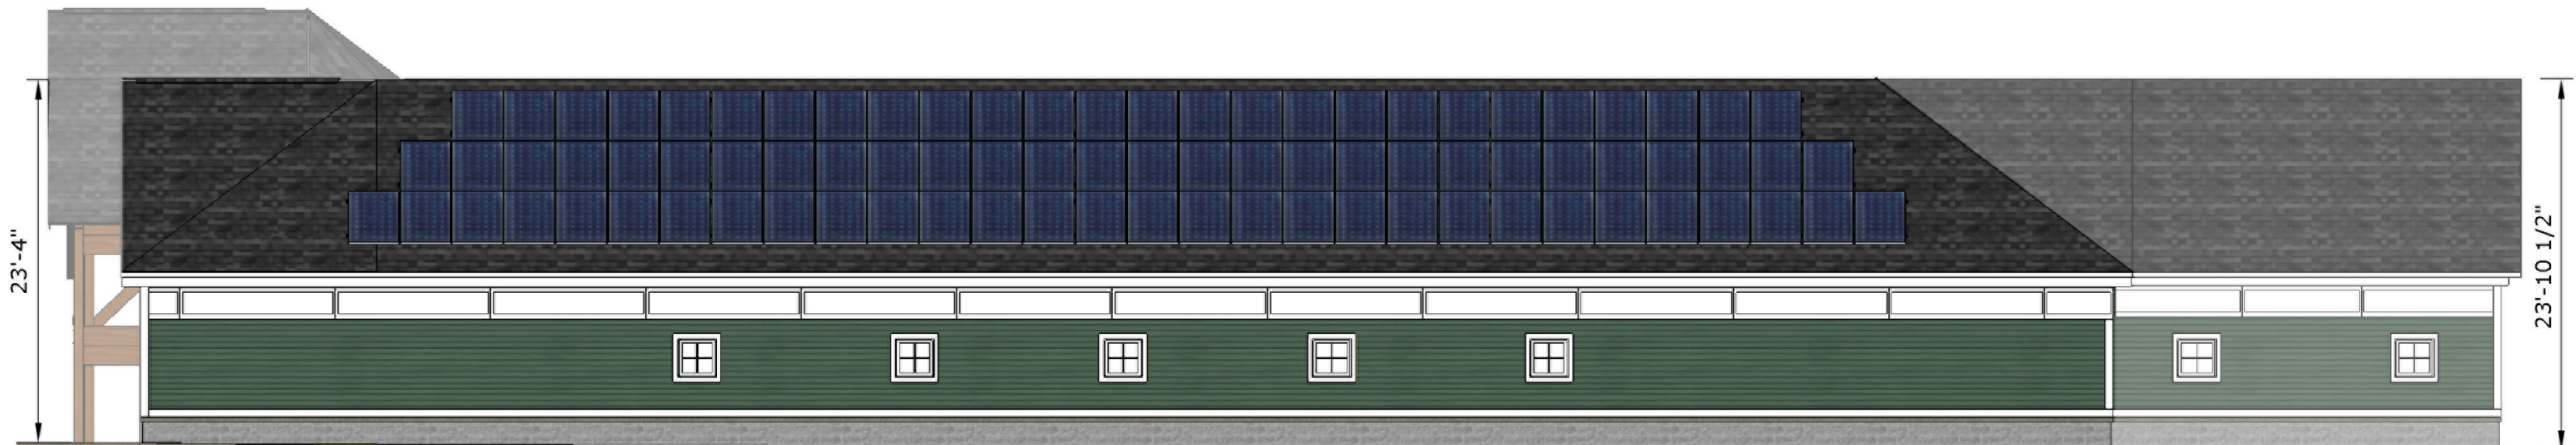

PCA

LIQUOR & WINE OUTLET
CITY OF CONCORD, NH

CONCEPT DESIGN

TCD CONSTRUCTION

10|21|20

SOUTH ELEVATION
scale: 1" = 10'

EAST ELEVATION
scale: 1" = 10'

WEST ELEVATION
scale: 1" = 10'

NORTH ELEVATION
scale: 1" = 10'

PERSPECTIVE VIEW