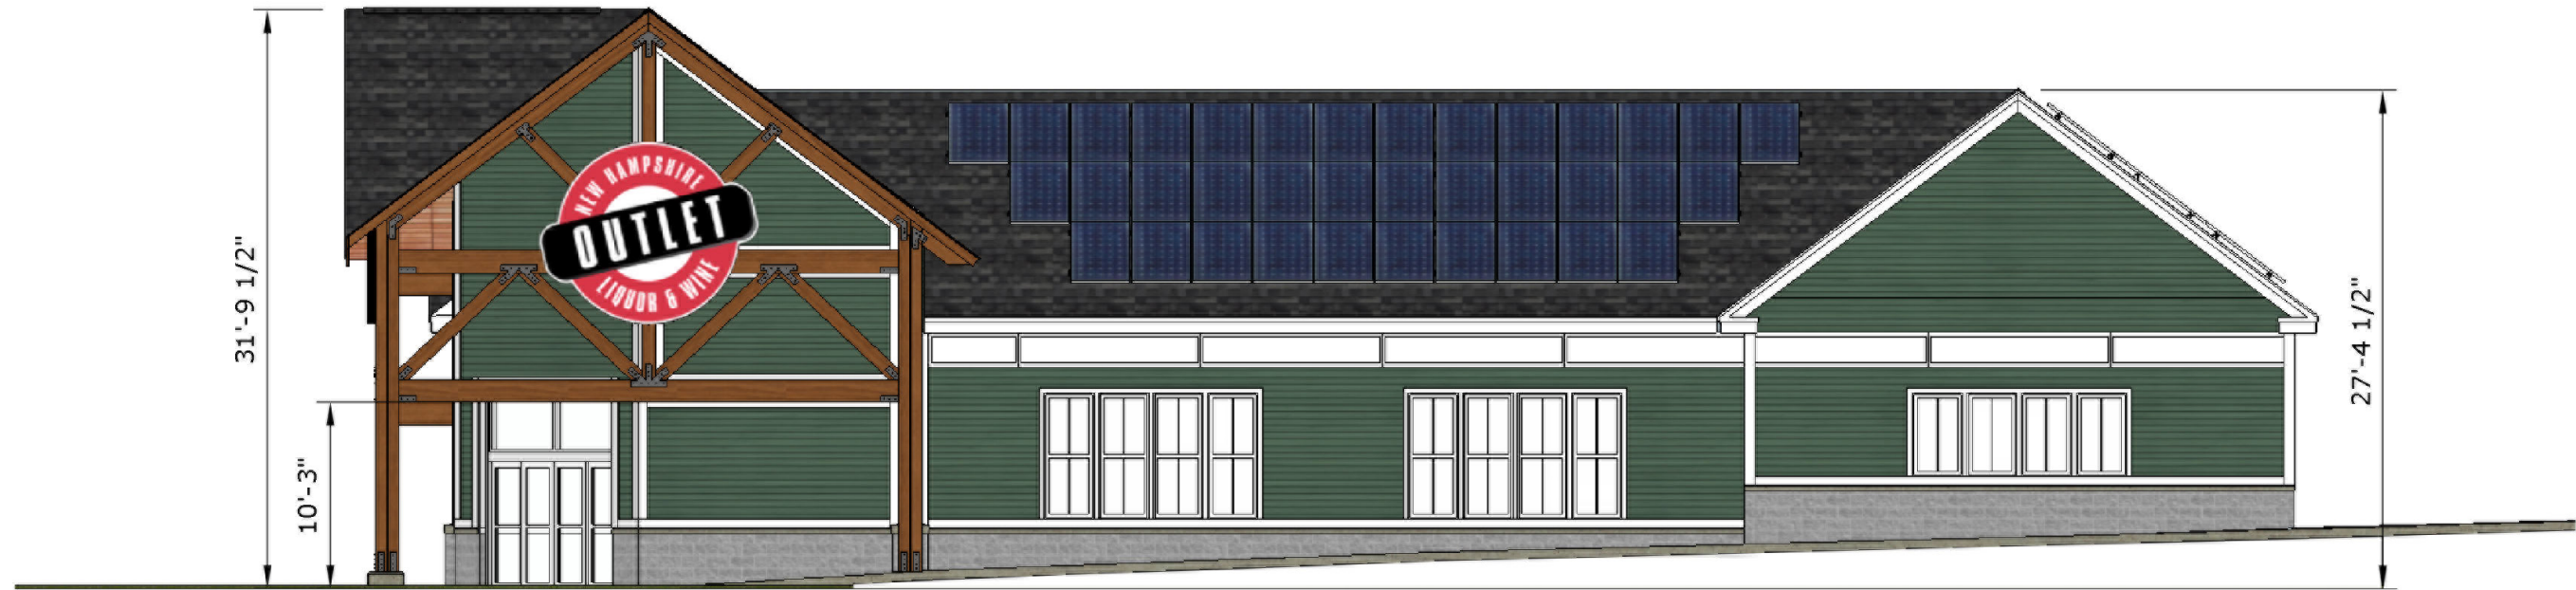

PCA

LIQUOR & WINE OUTLET
CITY OF CONCORD, NH

CONCEPT DESIGN

TCD CONSTRUCTION

10|21|20

SOUTH ELEVATION
scale: 1" = 10'

EAST ELEVATION
scale: 1" = 10'

WEST ELEVATION
scale: 1" = 10'

NORTH ELEVATION
scale: 1" = 10'

PERSPECTIVE VIEW