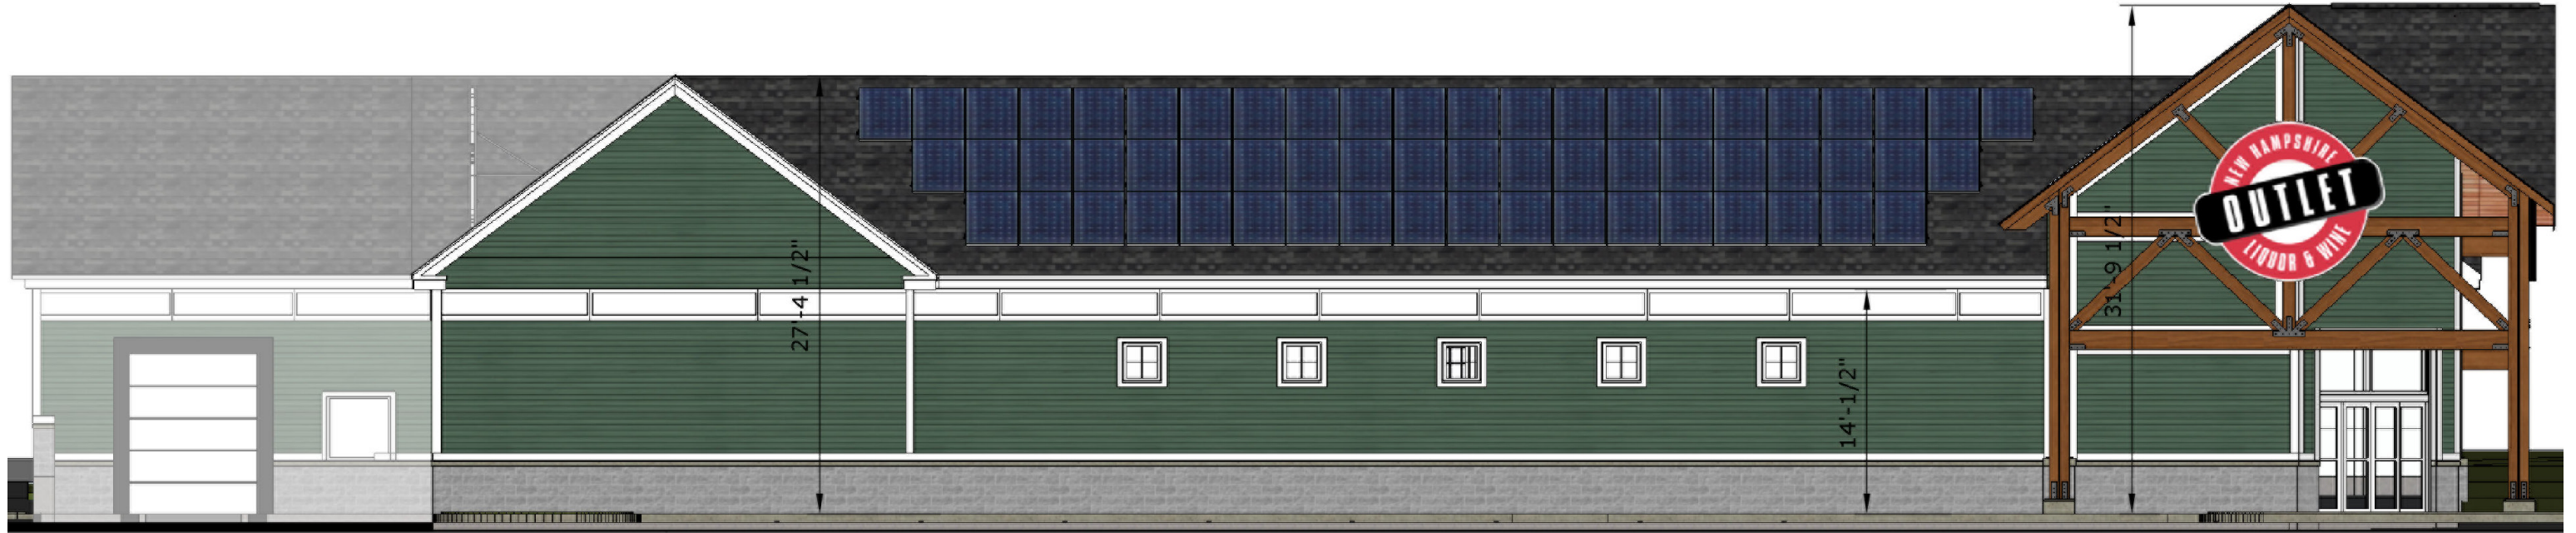

PCA

LIQUOR & WINE OUTLET
CITY OF CONCORD, NH

CONCEPT DESIGN

TCD CONSTRUCTION

10|21|20

SOUTH ELEVATION
scale: 1" = 10'

EAST ELEVATION
scale: 1" = 10'

WEST ELEVATION
scale: 1" = 10'

NORTH ELEVATION
scale: 1" = 10'

PERSPECTIVE VIEW