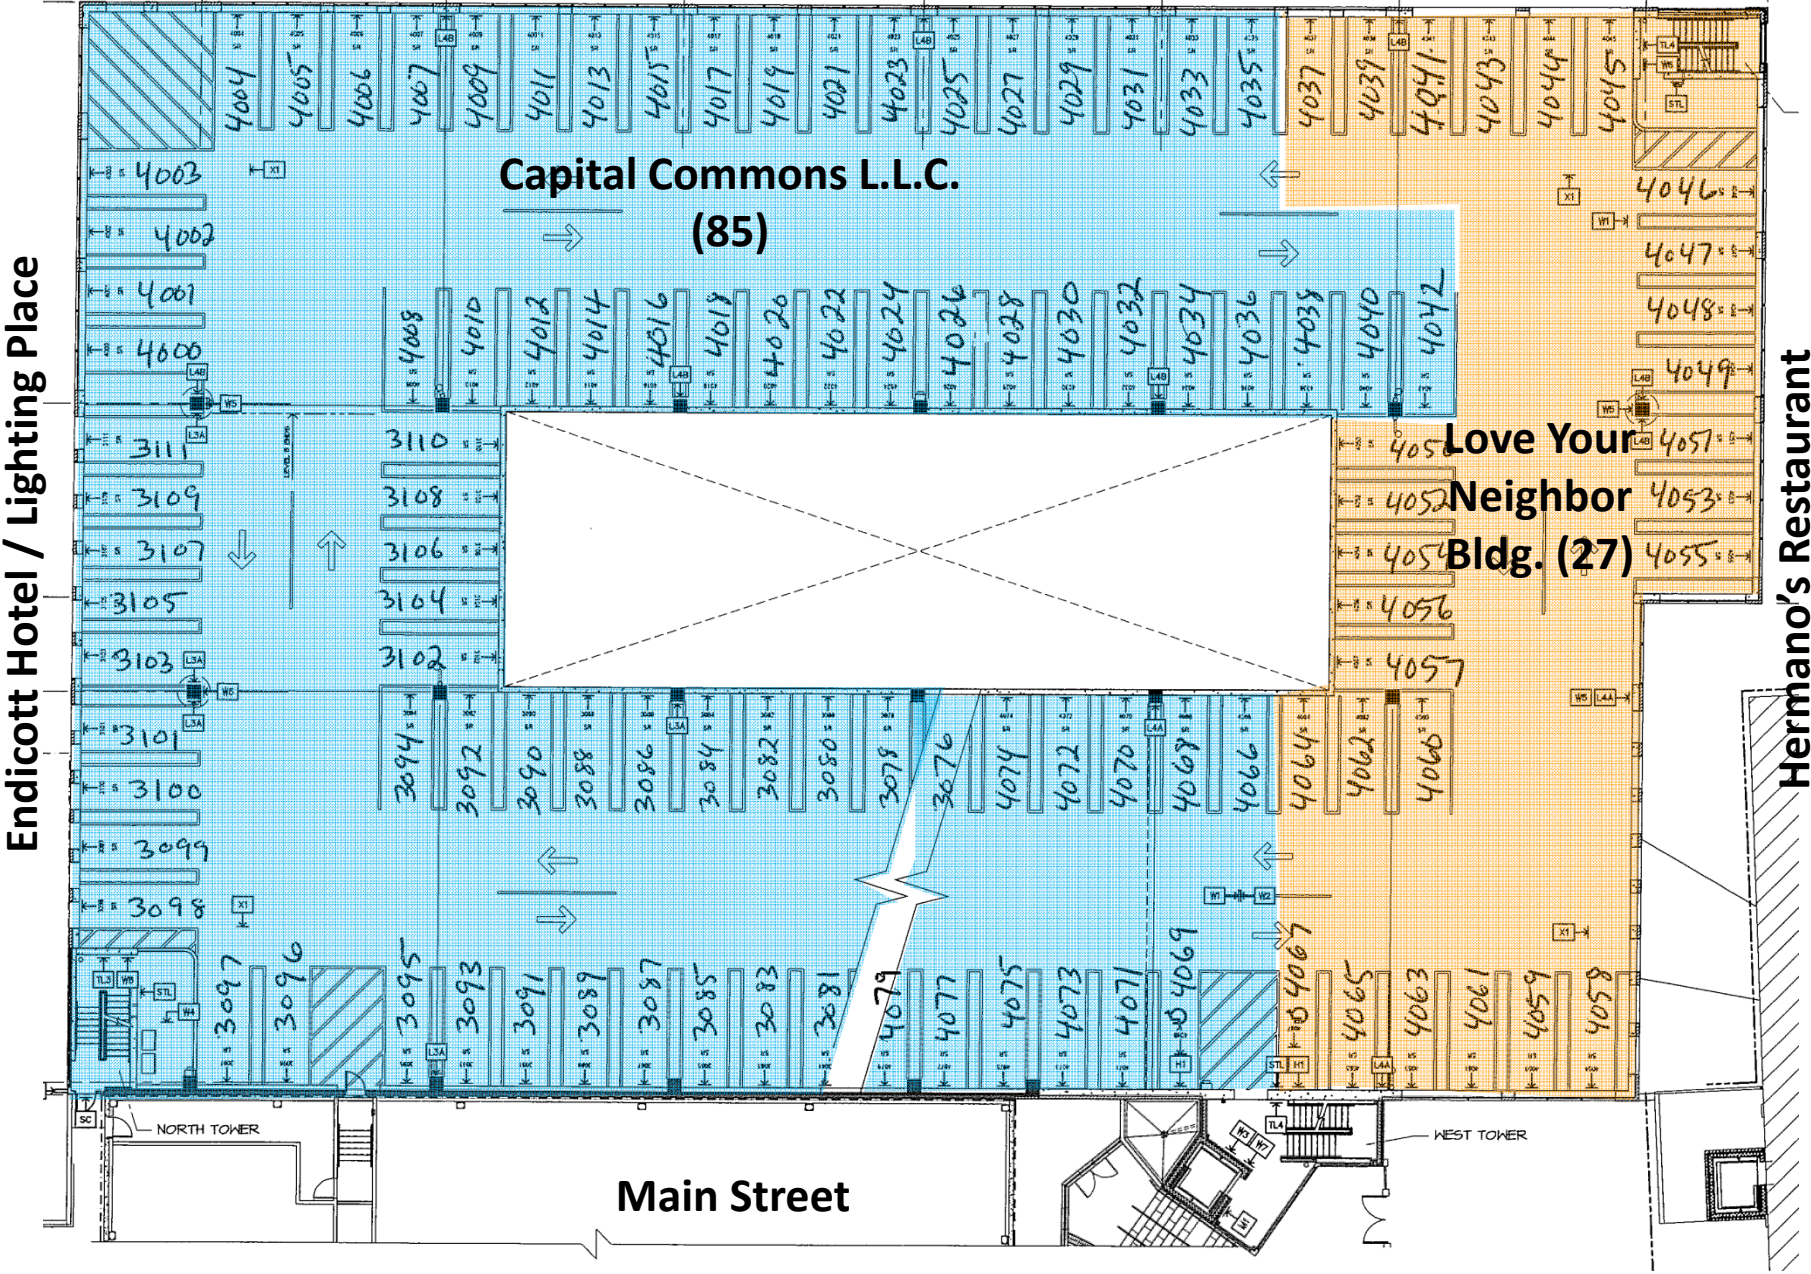

Capital Commons Garage Relocation Plan for Leased & Public Parking Spaces

January 30, 2015

Capital Commons – Floor #1

Endicott Hotel / Lighting Place

Hermano's Restaurant

Concord Hospital / SMILE Bldg. (57)

Public Meters (19)

Main Street

NORTH TOWER

WEST TOWER

Capital Commons – Floor #2

Endicott Hotel / Lighting Place

Hermano's Restaurant

Public Meters (106)

Love Your Neighbor Bldg. (5)

NORTH TOWER

WEST TOWER

Main Street

Capital Commons – Floor #3

Capital Commons – Floor #4

Capital Commons – Floor #5 (Roof)

Endicott Hotel / Lighting Place

Hermano's Restaurant