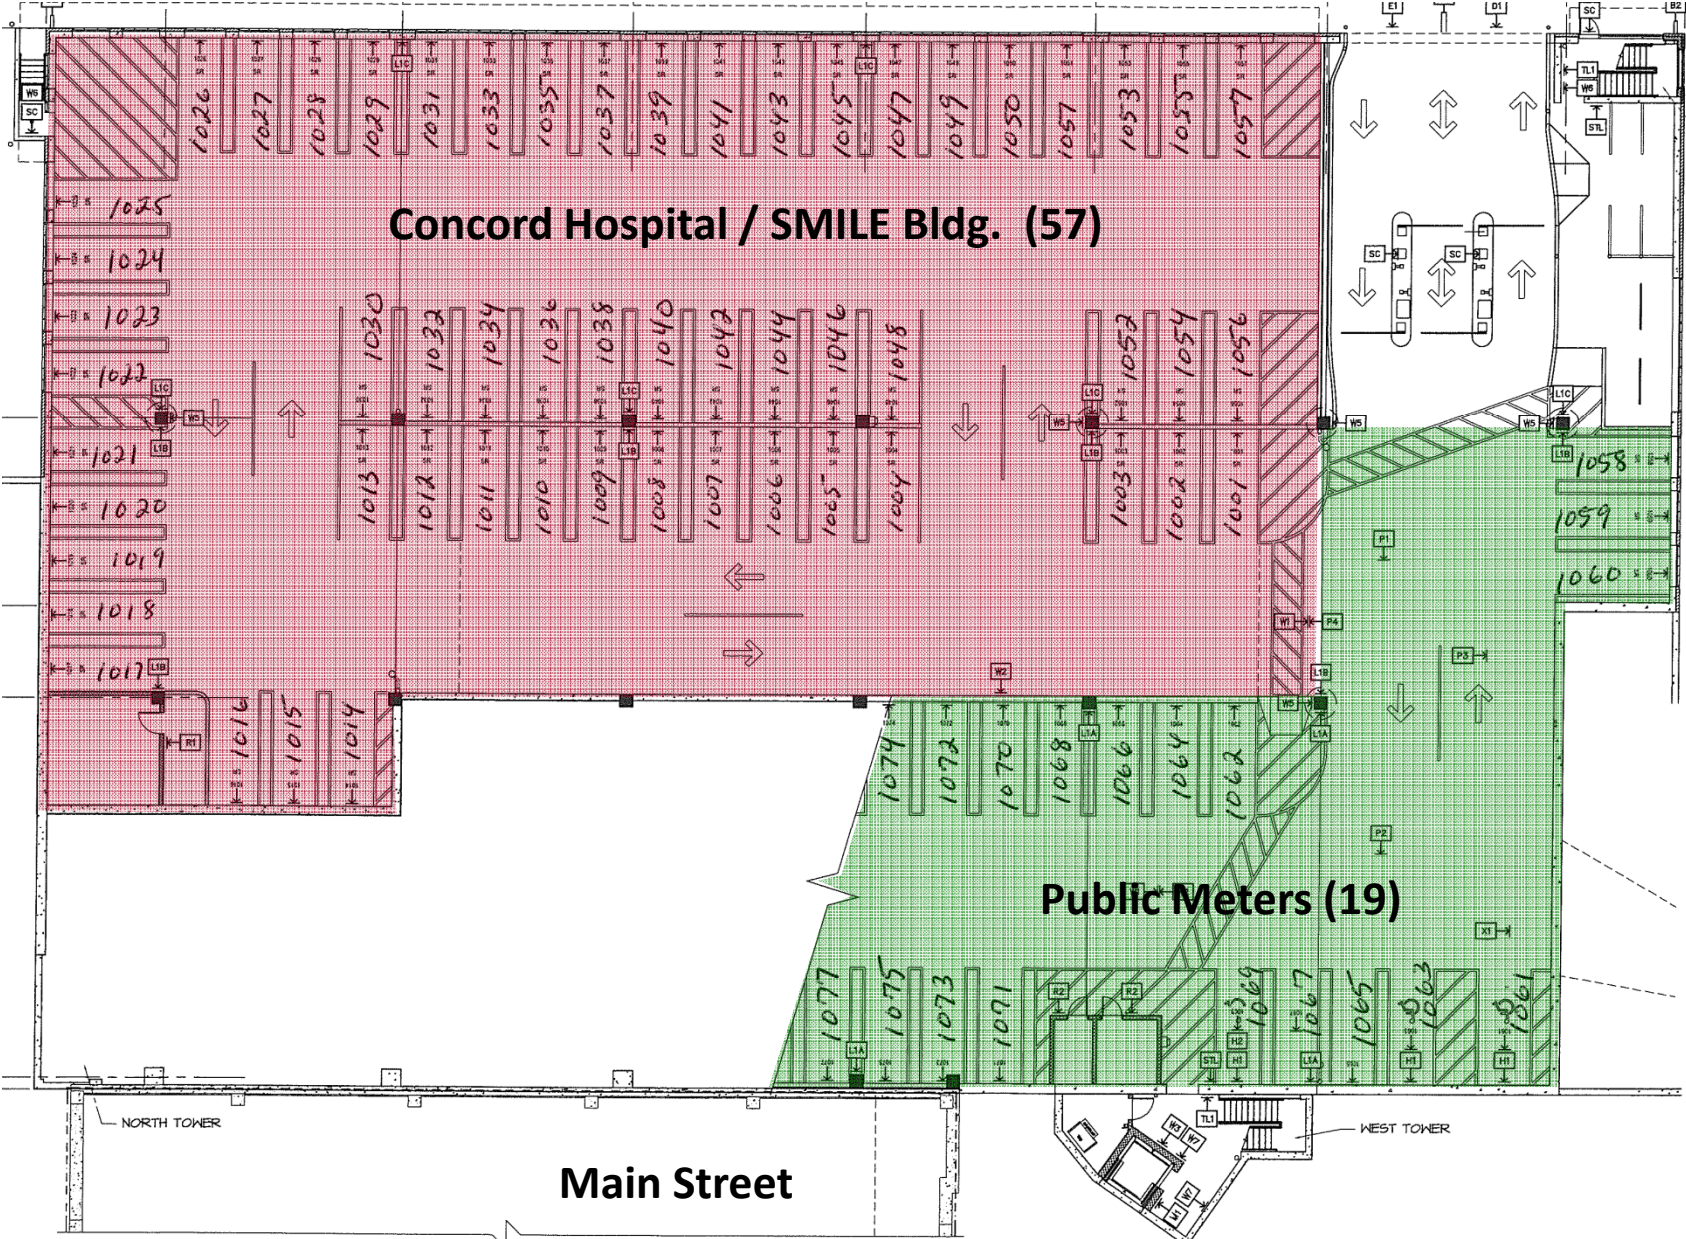

Capital Commons Garage Relocation Plan for Leased & Public Parking Spaces

January 30, 2015

Capital Commons – Floor #1

Endicott Hotel / Lighting Place

Hermano's Restaurant

Concord Hospital / SMILE Bldg. (57)

Public Meters (19)

Main Street

NORTH TOWER

WEST TOWER

Capital Commons – Floor #2

Endicott Hotel / Lighting Place

Hermano's Restaurant

Public Meters (106)

Love Your Neighbor Bldg. (5)

NORTH TOWER

WEST TOWER

Main Street

Capital Commons – Floor #3

Capital Commons – Floor #4

Capital Commons – Floor #5 (Roof)

Endicott Hotel / Lighting Place

Hermano's Restaurant