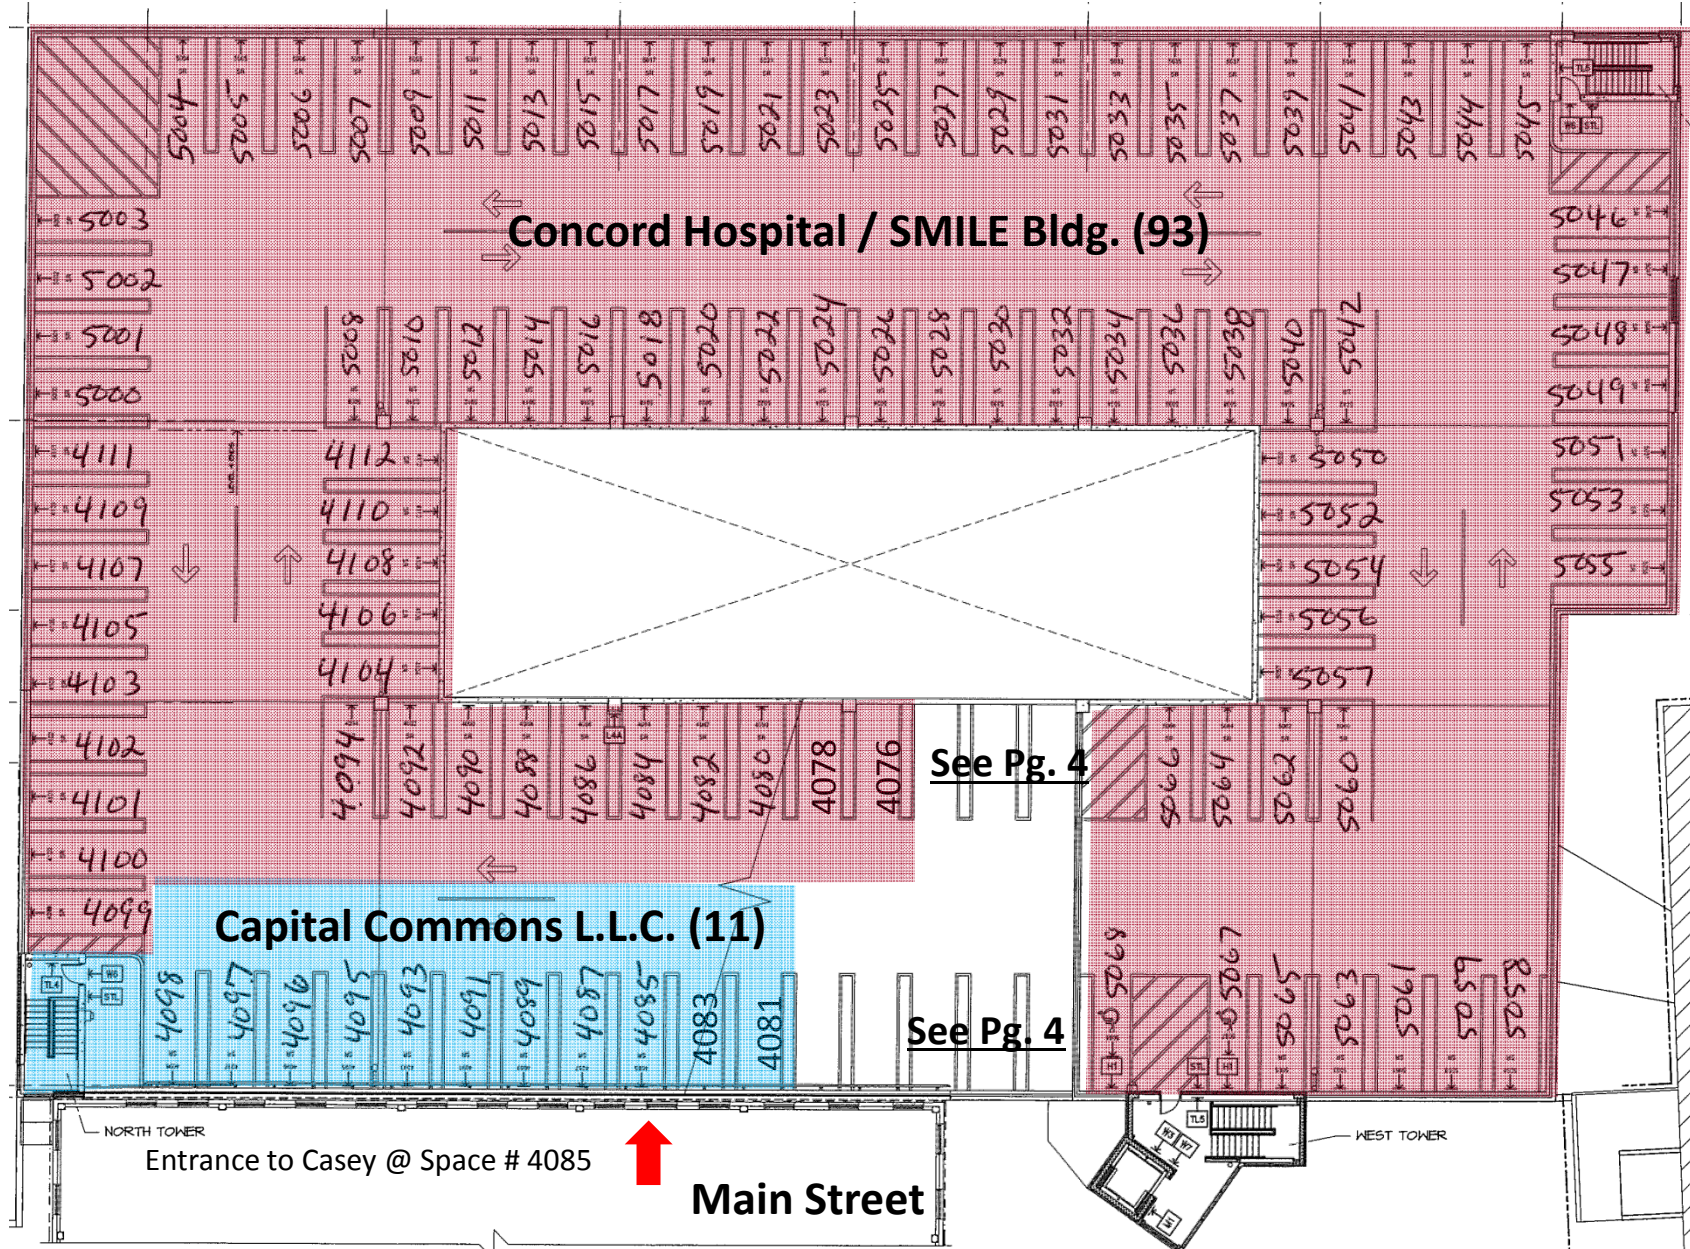

Capital Commons Garage Relocation Plan for Leased & Public Parking Spaces

January 30, 2015

Capital Commons – Floor #1

Endicott Hotel / Lighting Place

Hermano's Restaurant

Concord Hospital / SMILE Bldg. (57)

Public Meters (19)

Main Street

NORTH TOWER

WEST TOWER

Capital Commons – Floor #2

Endicott Hotel / Lighting Place

Hermano's Restaurant

Public Meters (106)

Love Your Neighbor Bldg. (5)

NORTH TOWER

WEST TOWER

Main Street

Capital Commons – Floor #3

Capital Commons – Floor #4

Capital Commons – Floor #5 (Roof)

Endicott Hotel / Lighting Place

Hermano's Restaurant