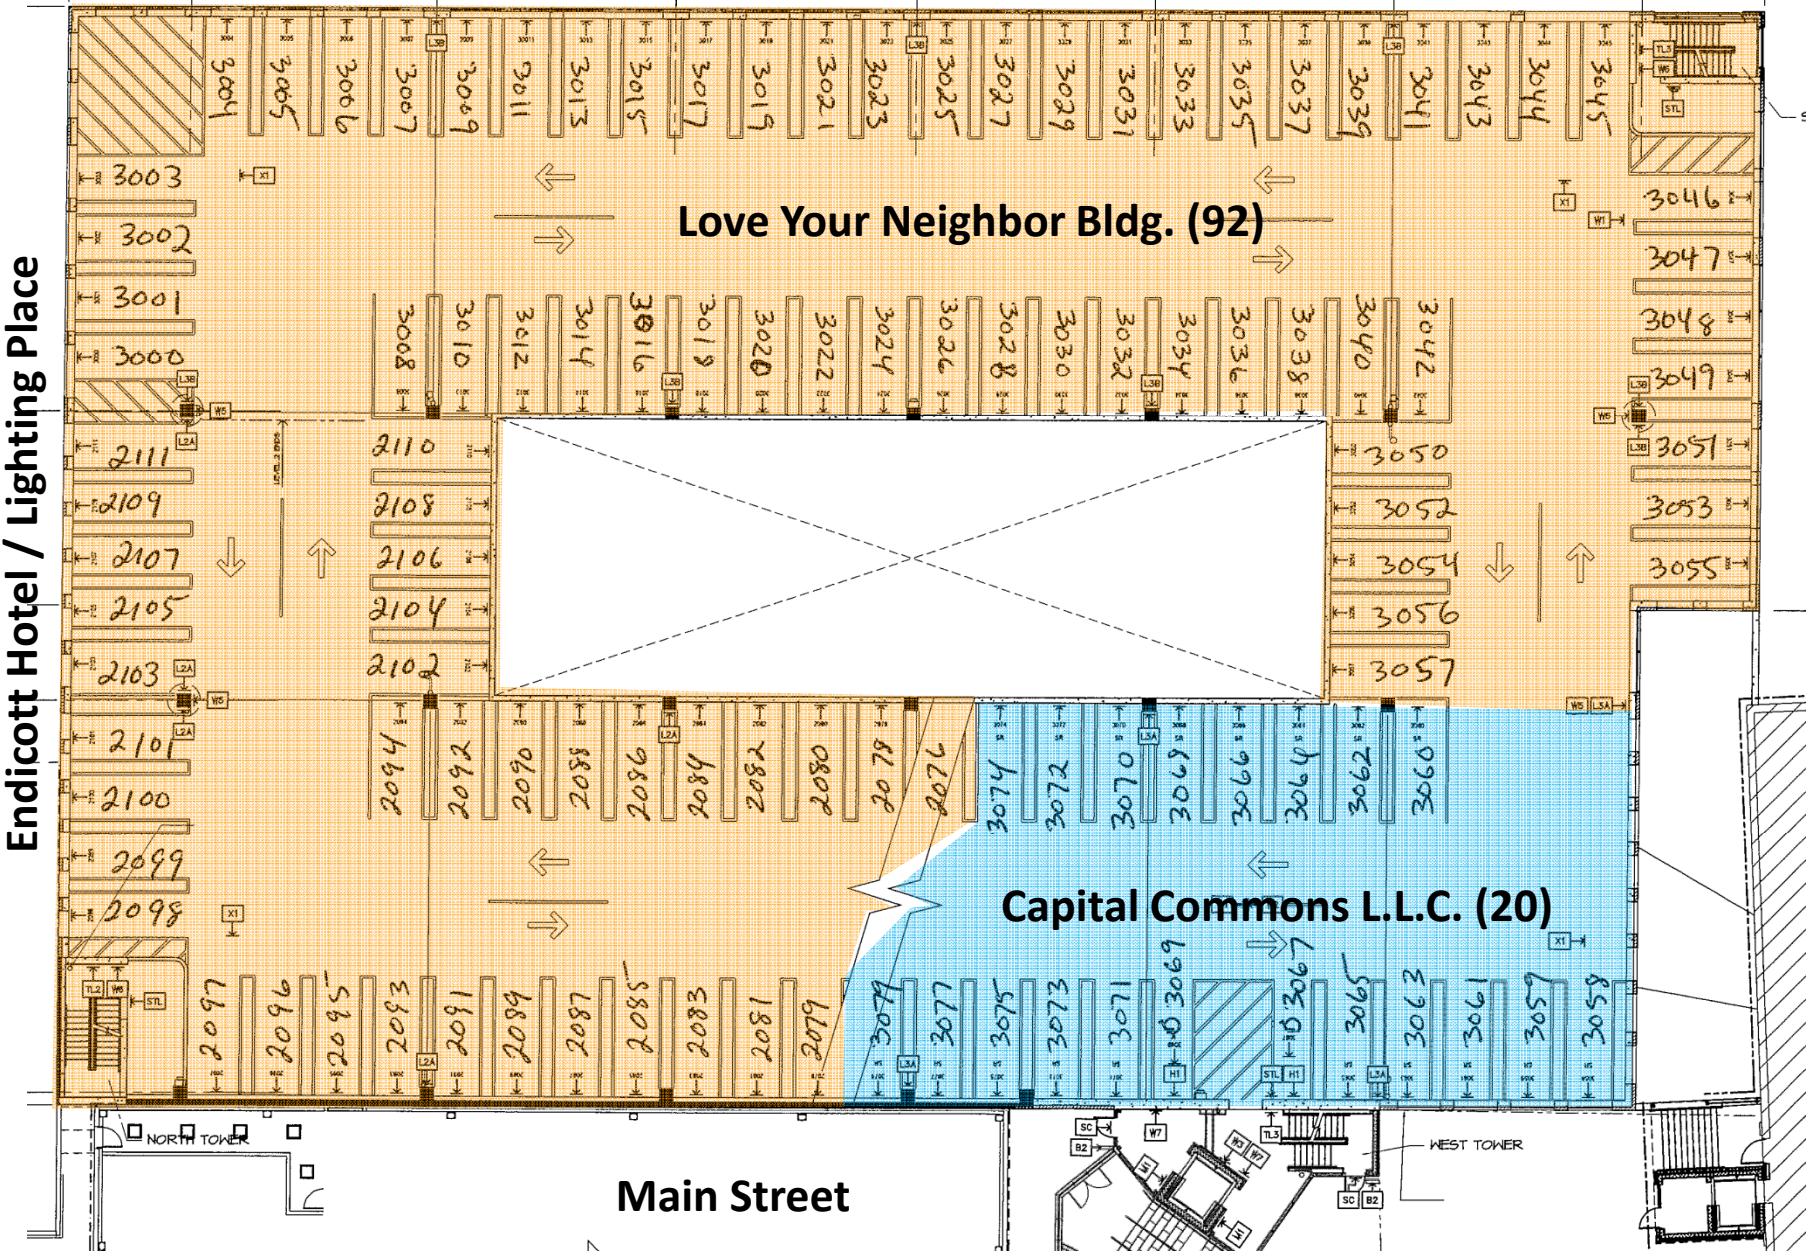

Capital Commons Garage Relocation Plan for Leased & Public Parking Spaces

January 30, 2015

Capital Commons – Floor #1

Endicott Hotel / Lighting Place

Hermano's Restaurant

Concord Hospital / SMILE Bldg. (57)

Public Meters (19)

Main Street

NORTH TOWER

WEST TOWER

Capital Commons – Floor #2

Endicott Hotel / Lighting Place

Hermano's Restaurant

Public Meters (106)

Love Your Neighbor Bldg. (5)

NORTH TOWER

WEST TOWER

Main Street

Capital Commons – Floor #3

Capital Commons – Floor #4

Capital Commons – Floor #5 (Roof)

Endicott Hotel / Lighting Place