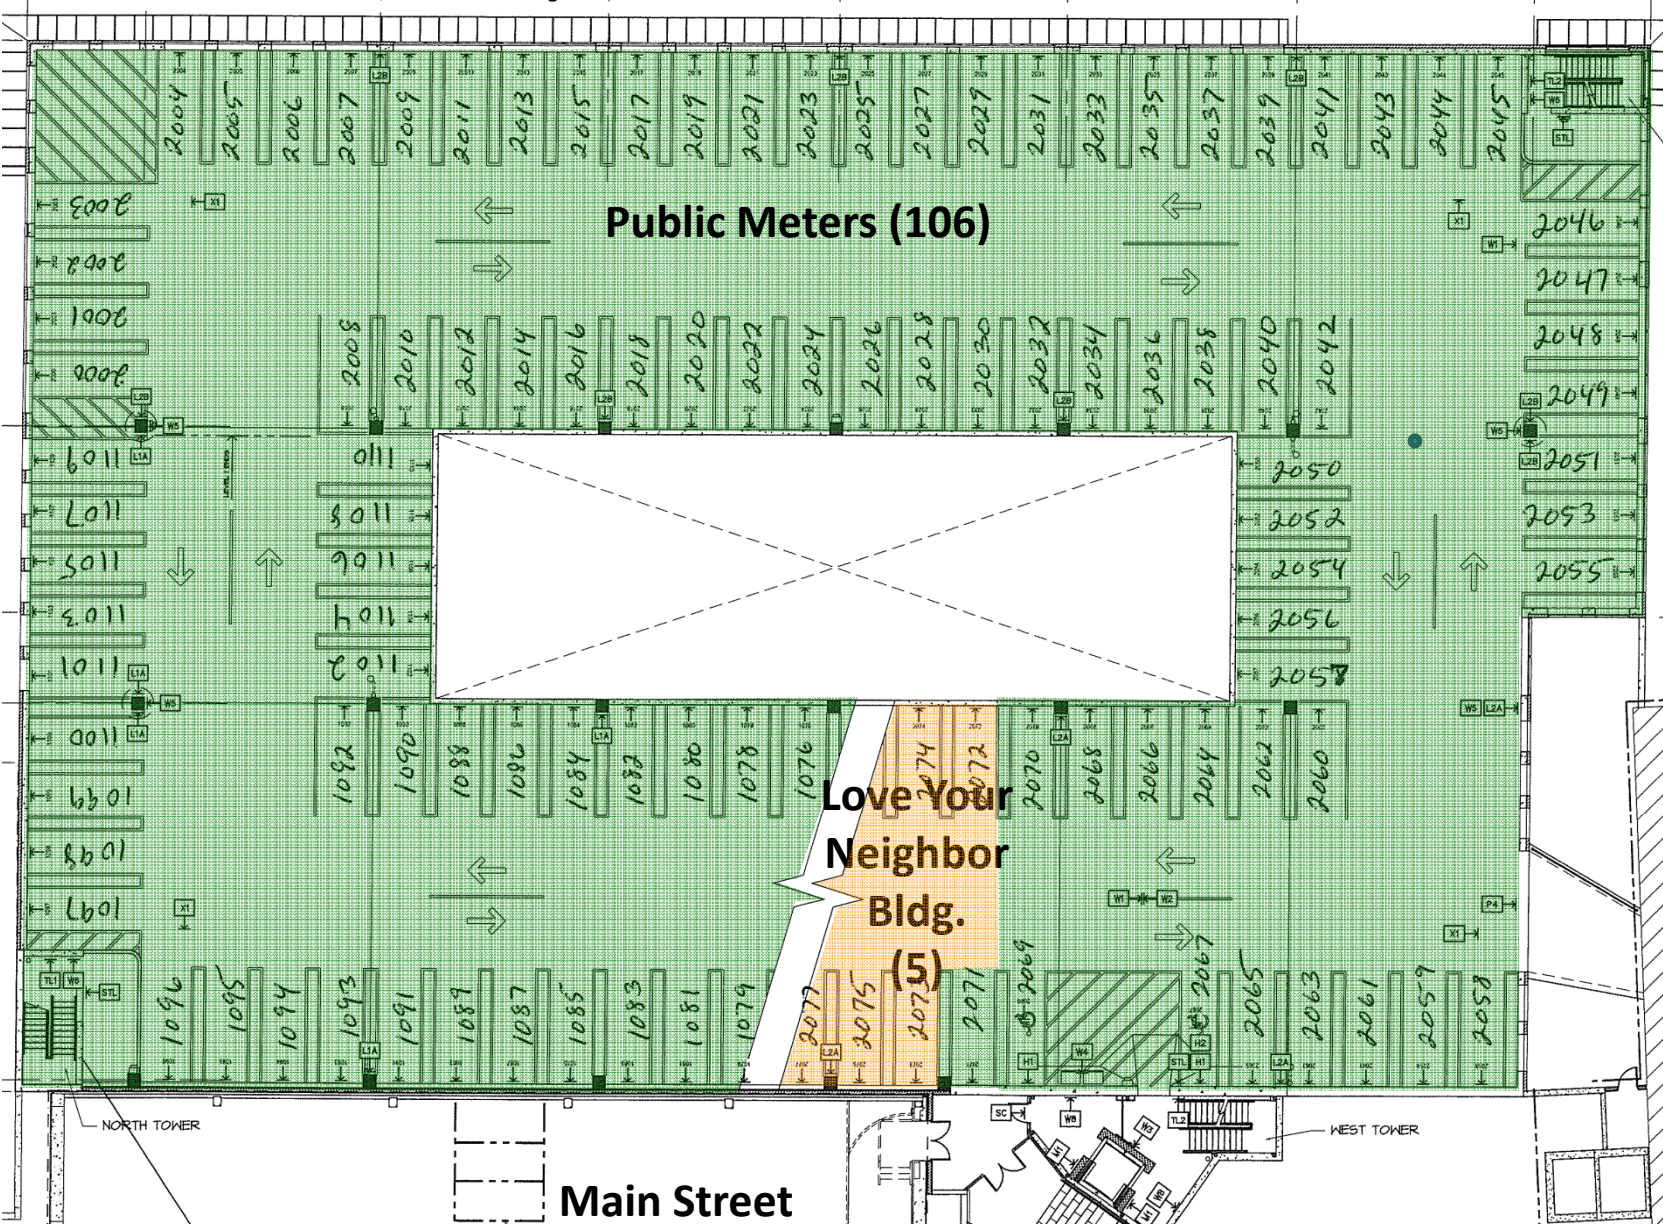

Capital Commons Garage Relocation Plan for Leased & Public Parking Spaces

January 30, 2015

Capital Commons – Floor #1

Endicott Hotel / Lighting Place

Hermano's Restaurant

Concord Hospital / SMILE Bldg. (57)

Public Meters (19)

Main Street

NORTH TOWER

WEST TOWER

Capital Commons – Floor #2

Endicott Hotel / Lighting Place

Hermano's Restaurant

Public Meters (106)

Love Your Neighbor Bldg. (5)

NORTH TOWER

WEST TOWER

Main Street

Capital Commons – Floor #3

Capital Commons – Floor #4

Capital Commons – Floor #5 (Roof)

Endicott Hotel / Lighting Place