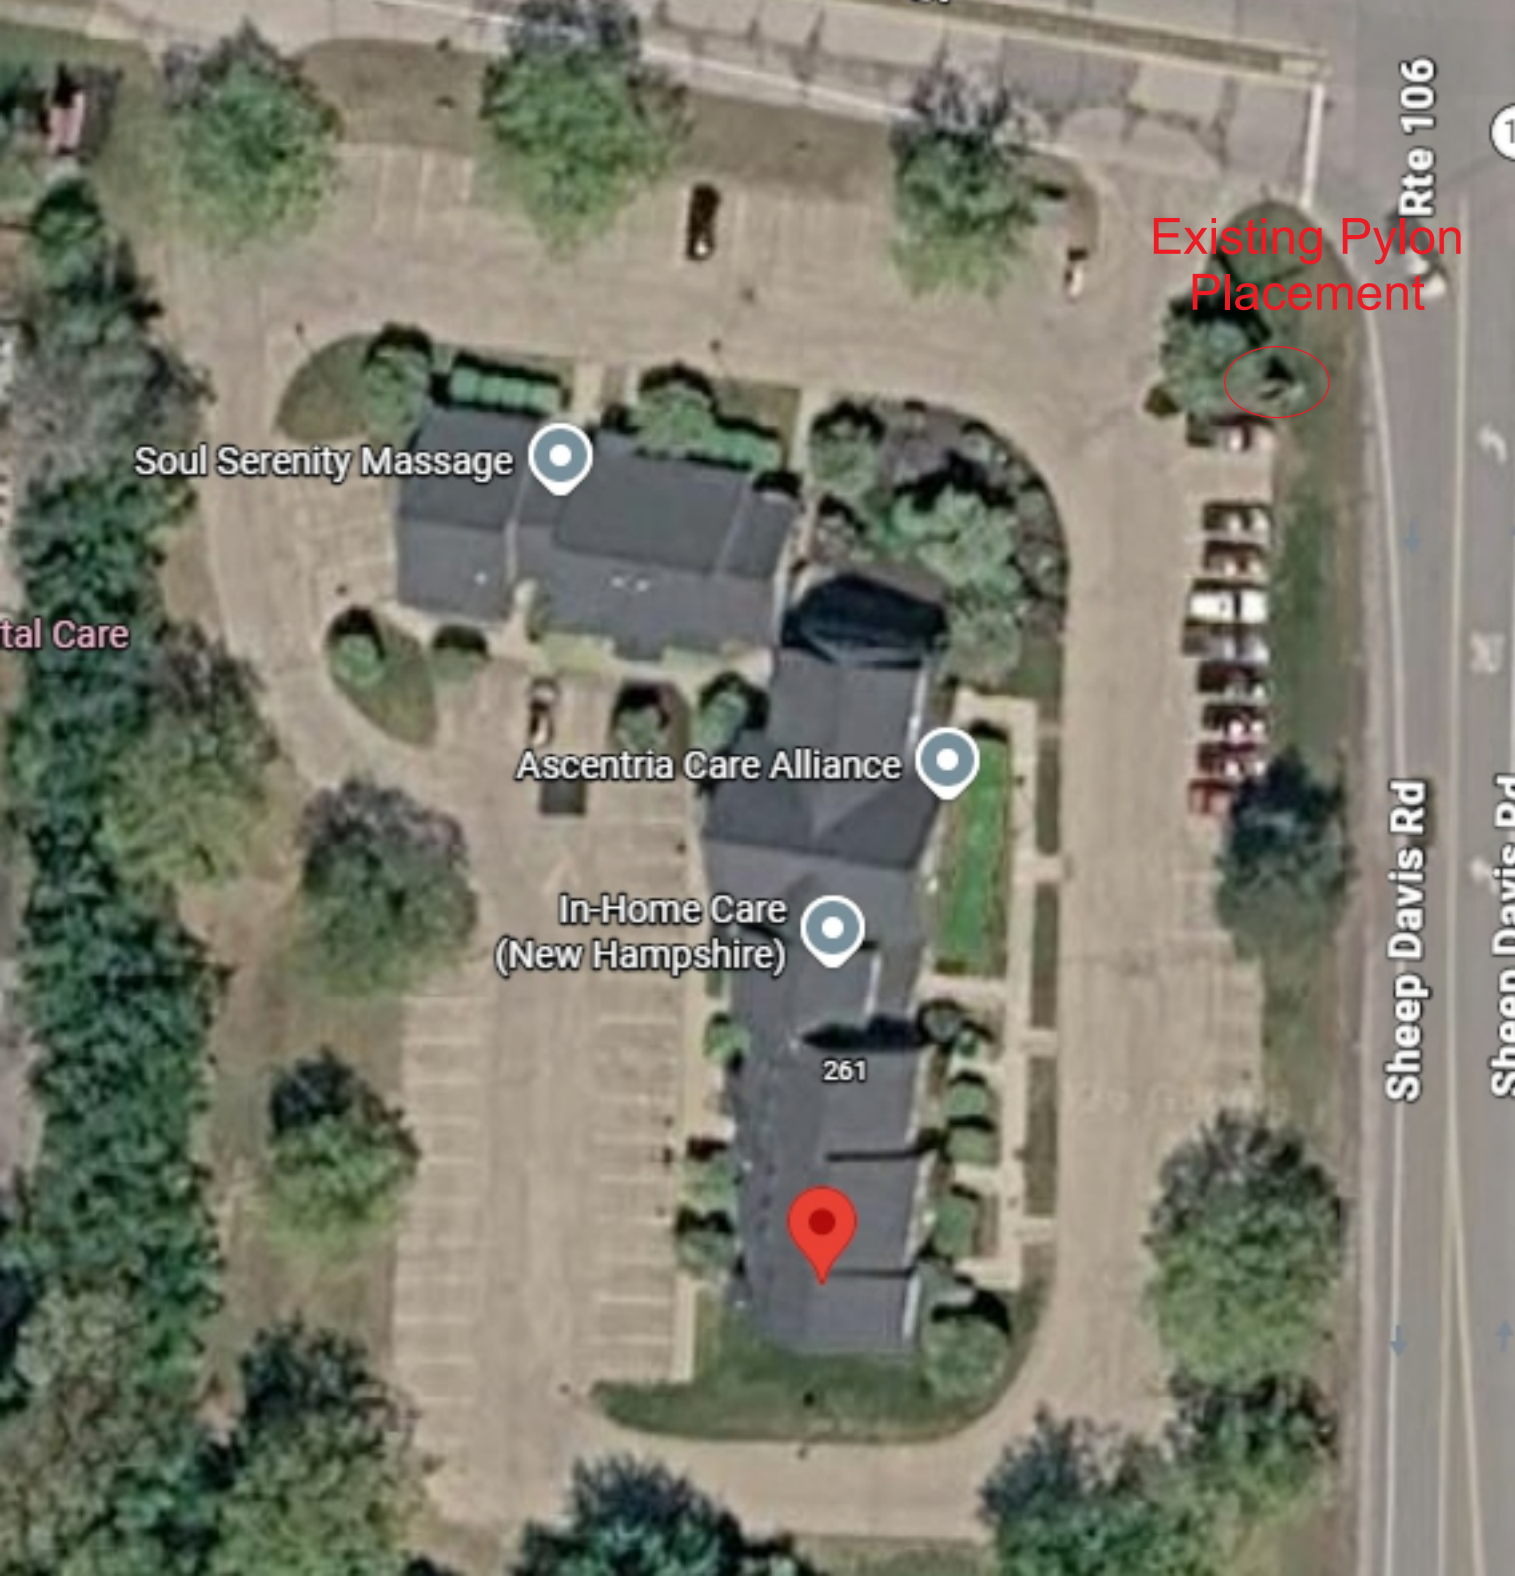

Soul Serenity Massage

Ascentria Care Alliance

In-Home Care
(New Hampshire)

261

Existing Pylon
Placement

Rte 106

Sheep Davis Rd

Sheen Davis Rd