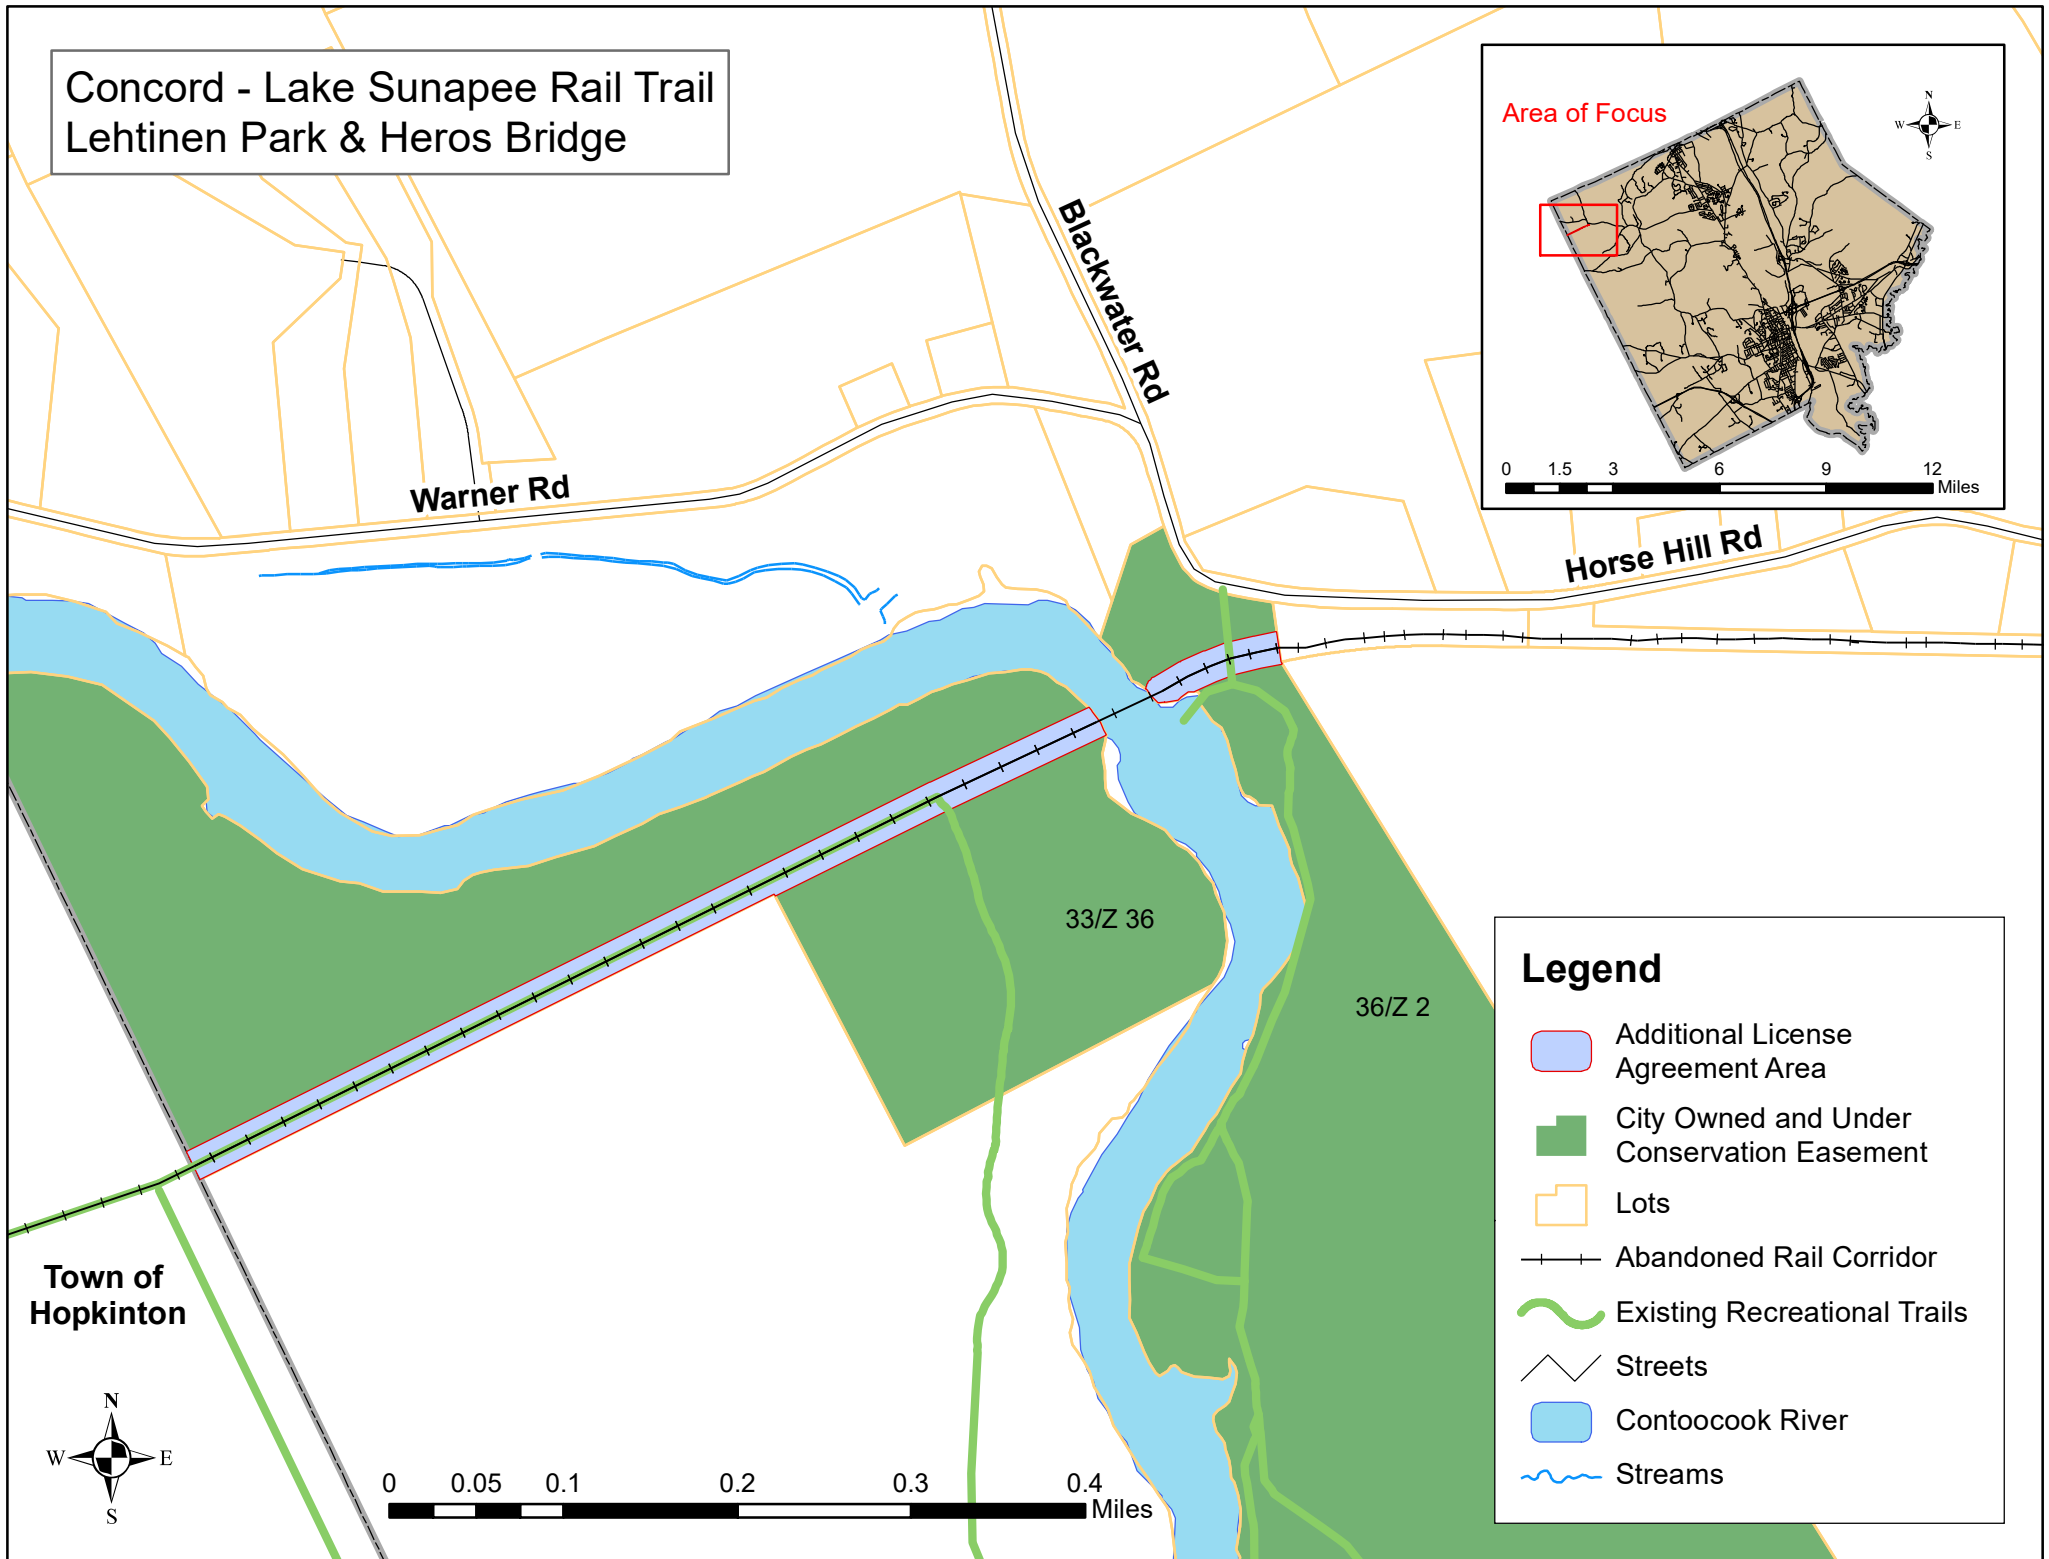

Concord - Lake Sunapee Rail Trail Lehtinen Park & Heros Bridge

Legend

- Additional License Agreement Area
- City Owned and Under Conservation Easement
- Lots
- Abandoned Rail Corridor
- Existing Recreational Trails
- Streets
- Contocook River
- Streams