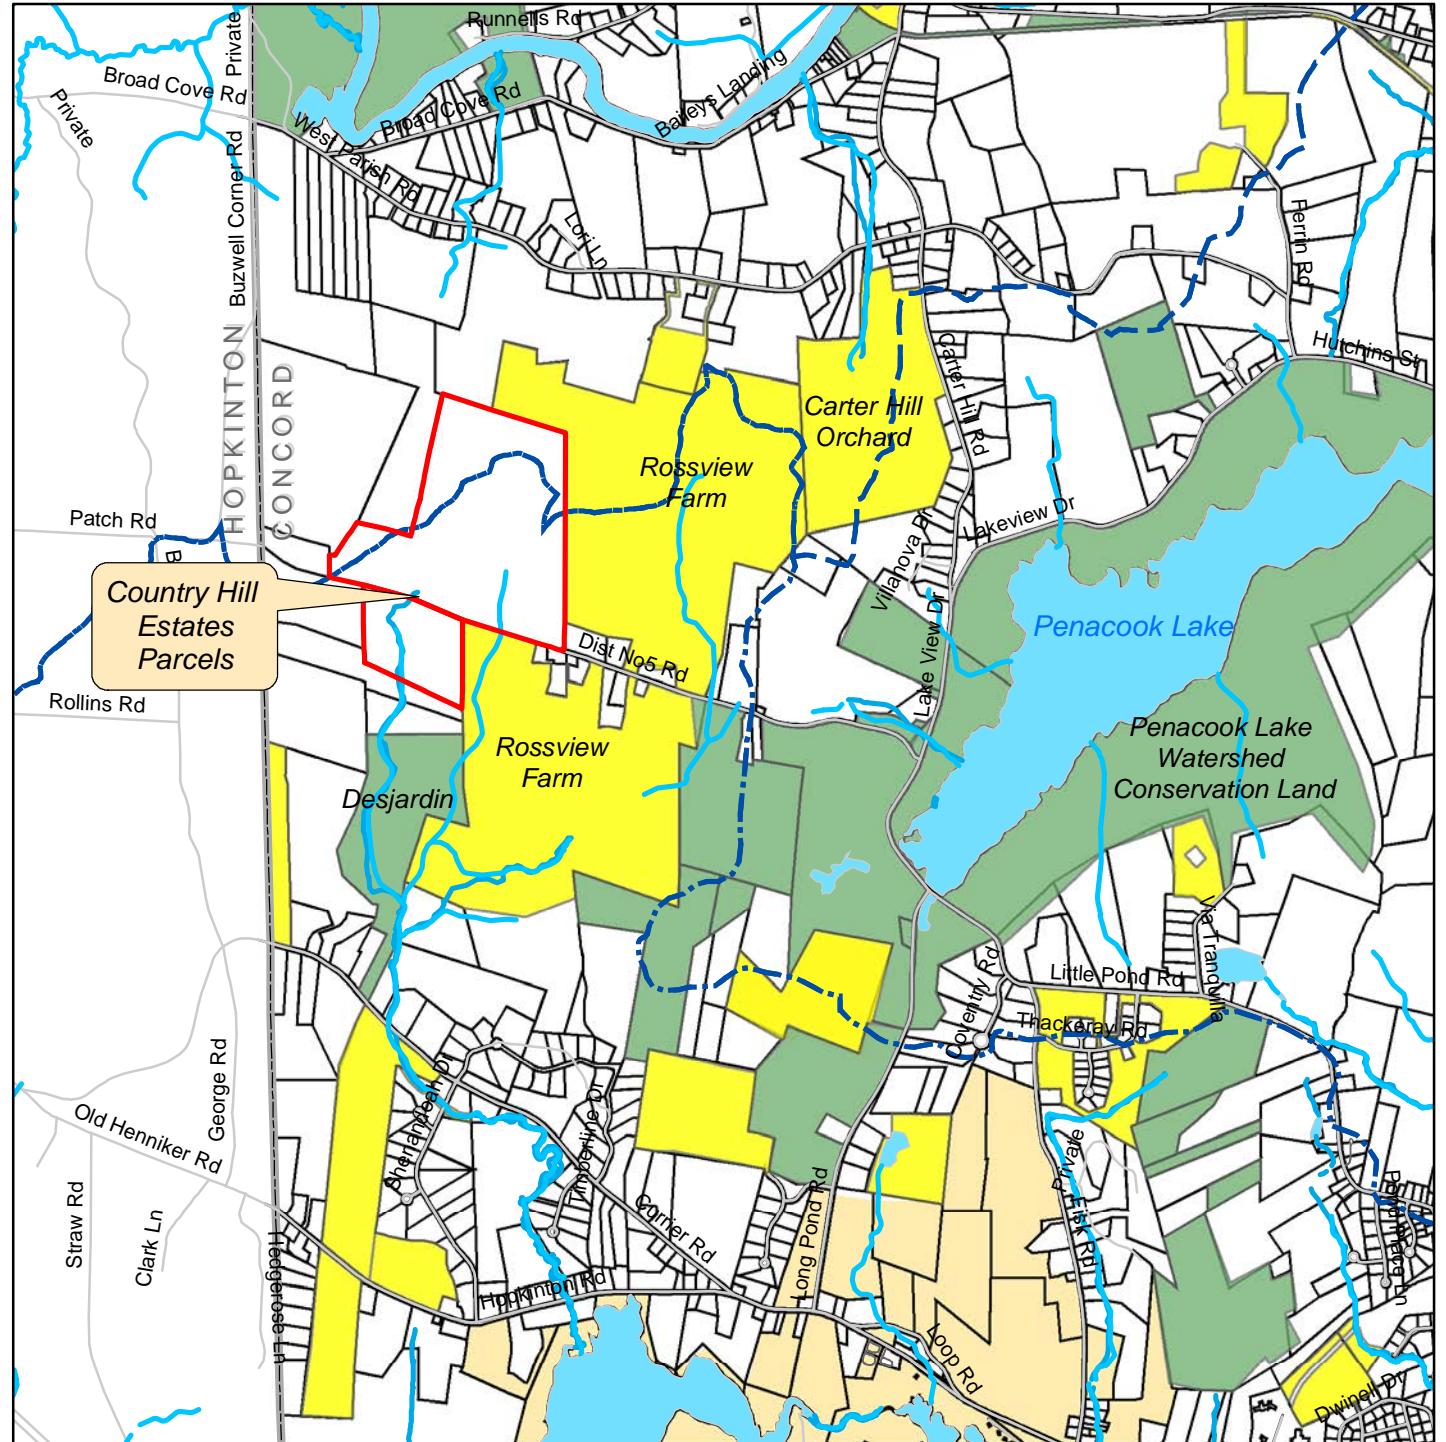

County Hill Estates Property Map

Concord
Conservation
Commission
41 Green St
Concord, NH
(603) 225-8515

Legend

-  Subject Parcels
-  Streams
- Conservation**
- PROTECTION TYPE**
-  Easement
-  Fee Simple
-  Watershed Boundary

Legend

- Streams
- Wellhead Protection Areas
- Country Hill Estate Lots
- Watershed Boundary
- Protected Lands

Wildlife Action Plan Tiers

- 1 Highest Ranked Habitat in New Hampshire
- 2 Highest Ranked Habitat in Biological Region
- 3 Supporting Landscapes