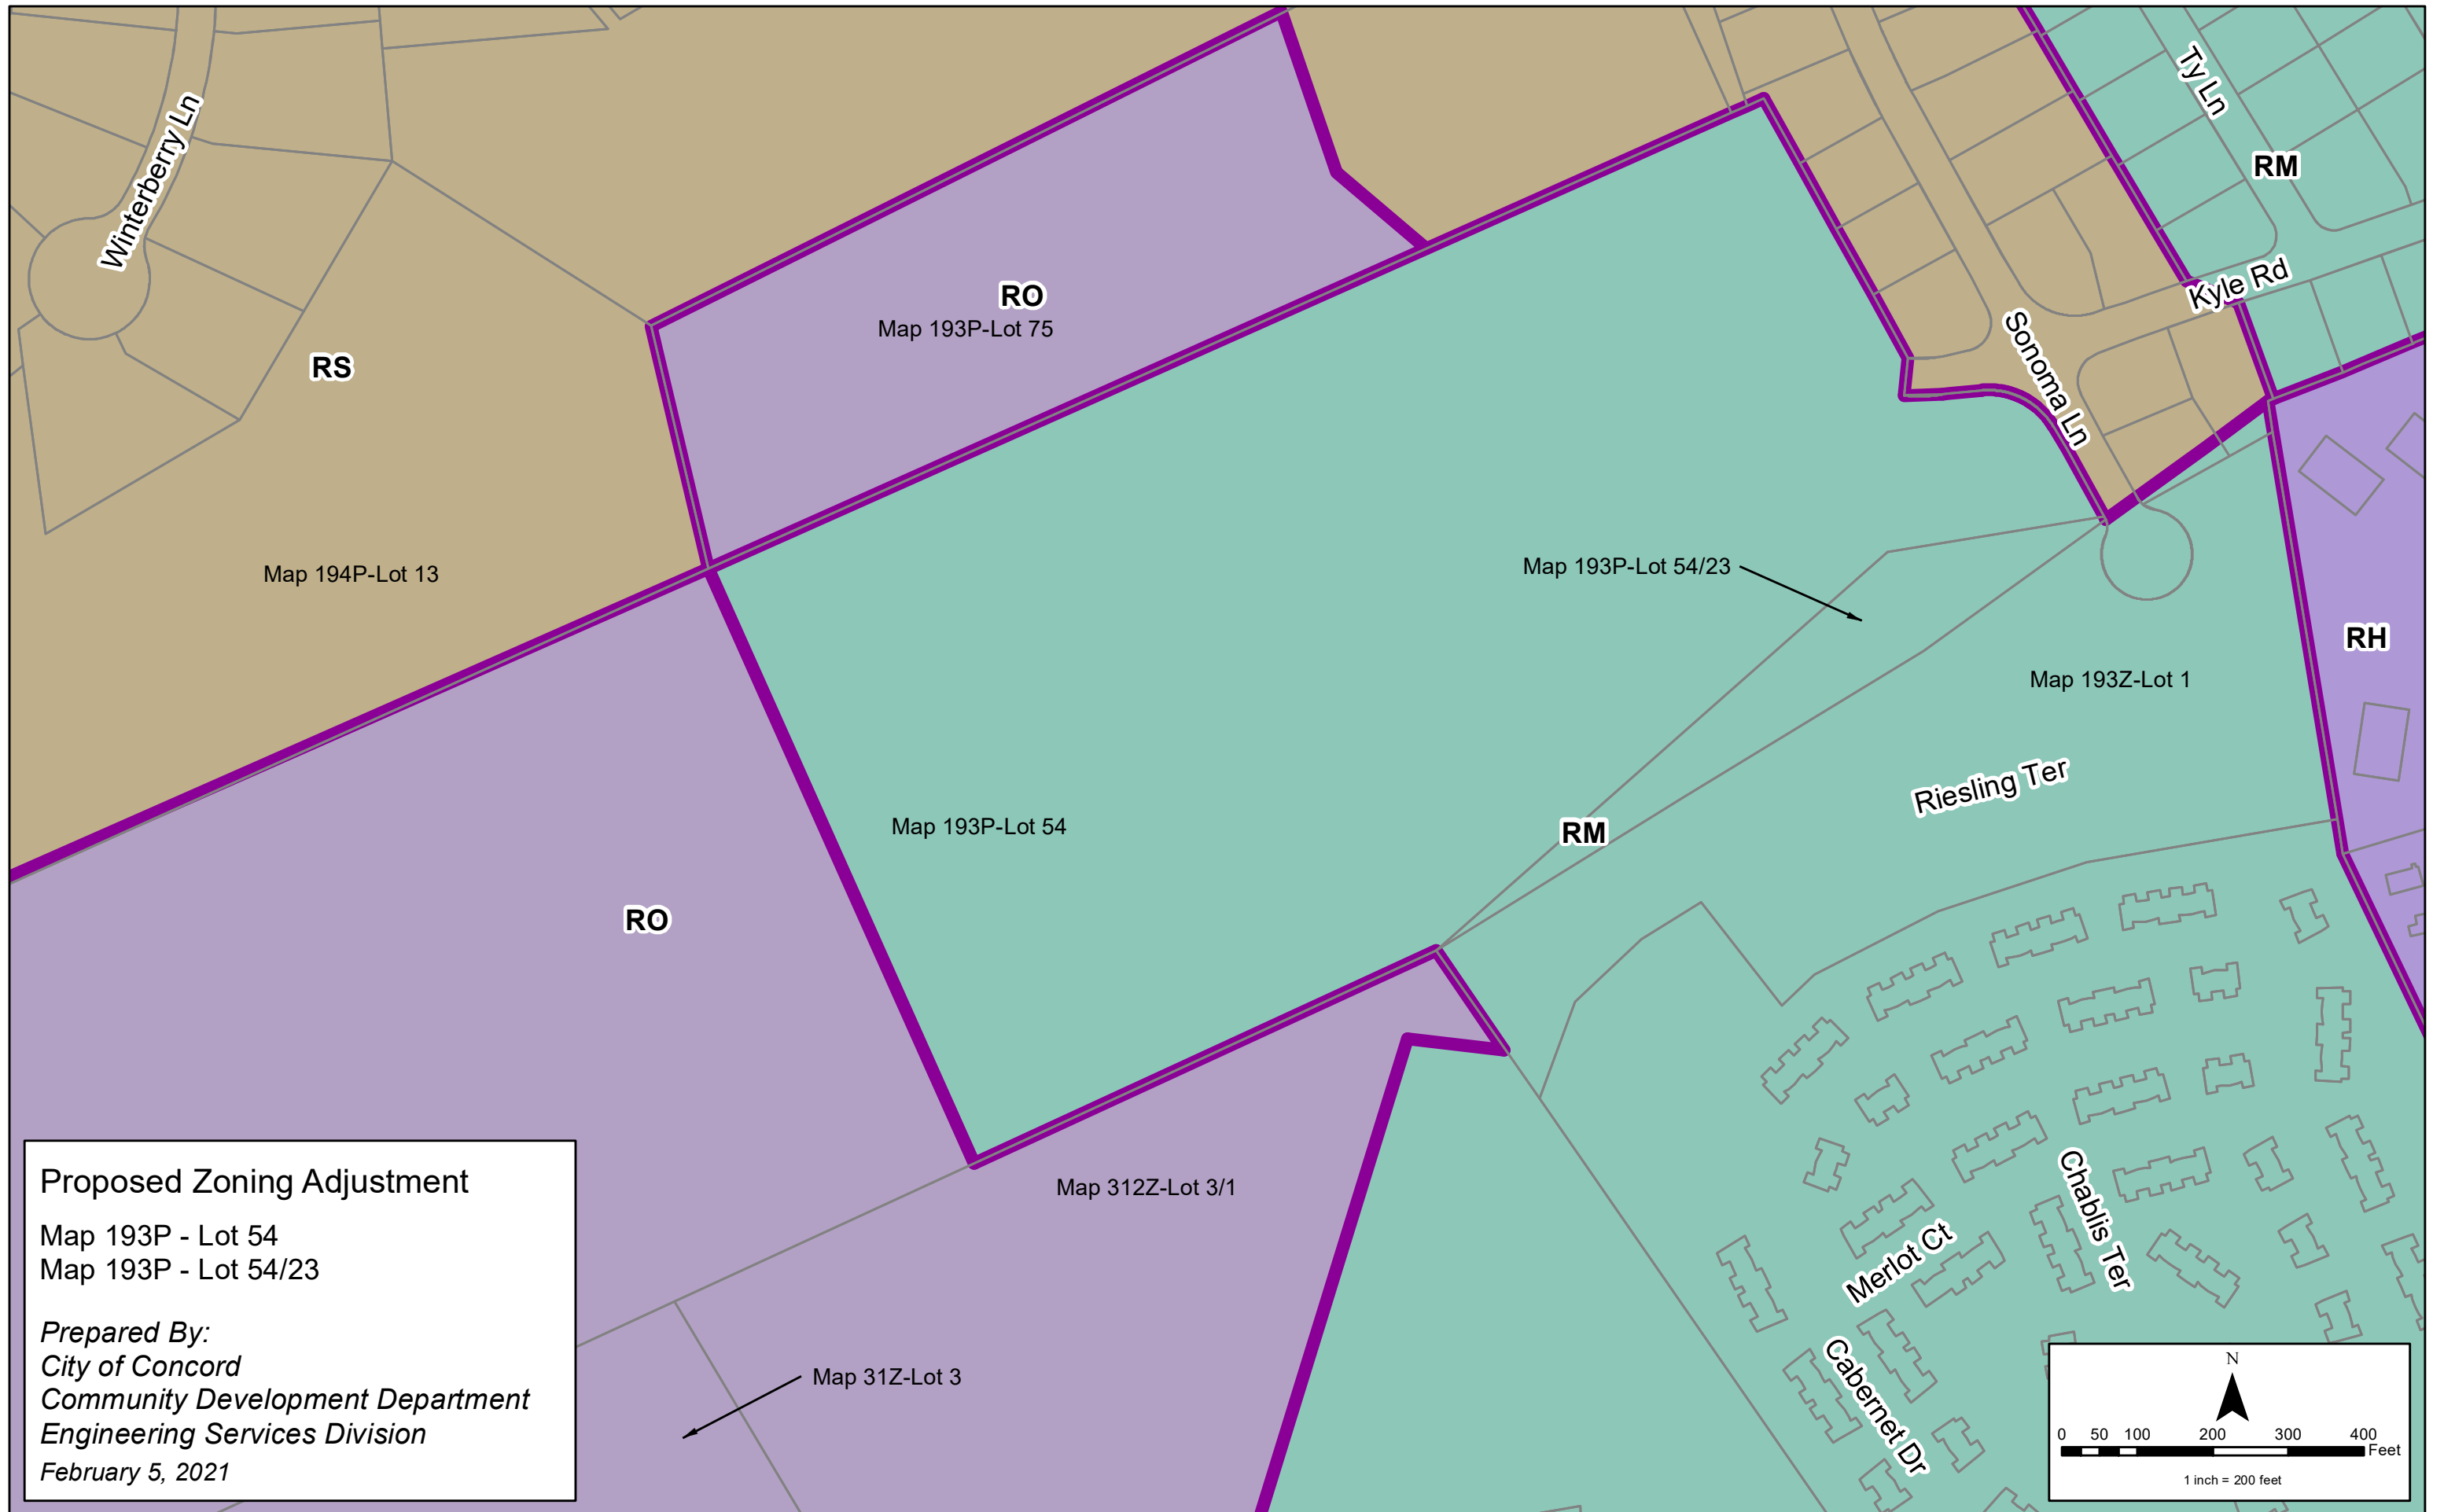

**Existing Zoning**  
Map 193P - Lot 54  
Map 193P - Lot 54/23  
  
*Prepared By:*  
*City of Concord*  
*Community Development Department*  
*Engineering Services Division*  
*February 5, 2021*

**Proposed Zoning Adjustment**  
Map 193P - Lot 54  
Map 193P - Lot 54/23  
*Prepared By:*  
*City of Concord*  
*Community Development Department*  
*Engineering Services Division*  
*February 5, 2021*