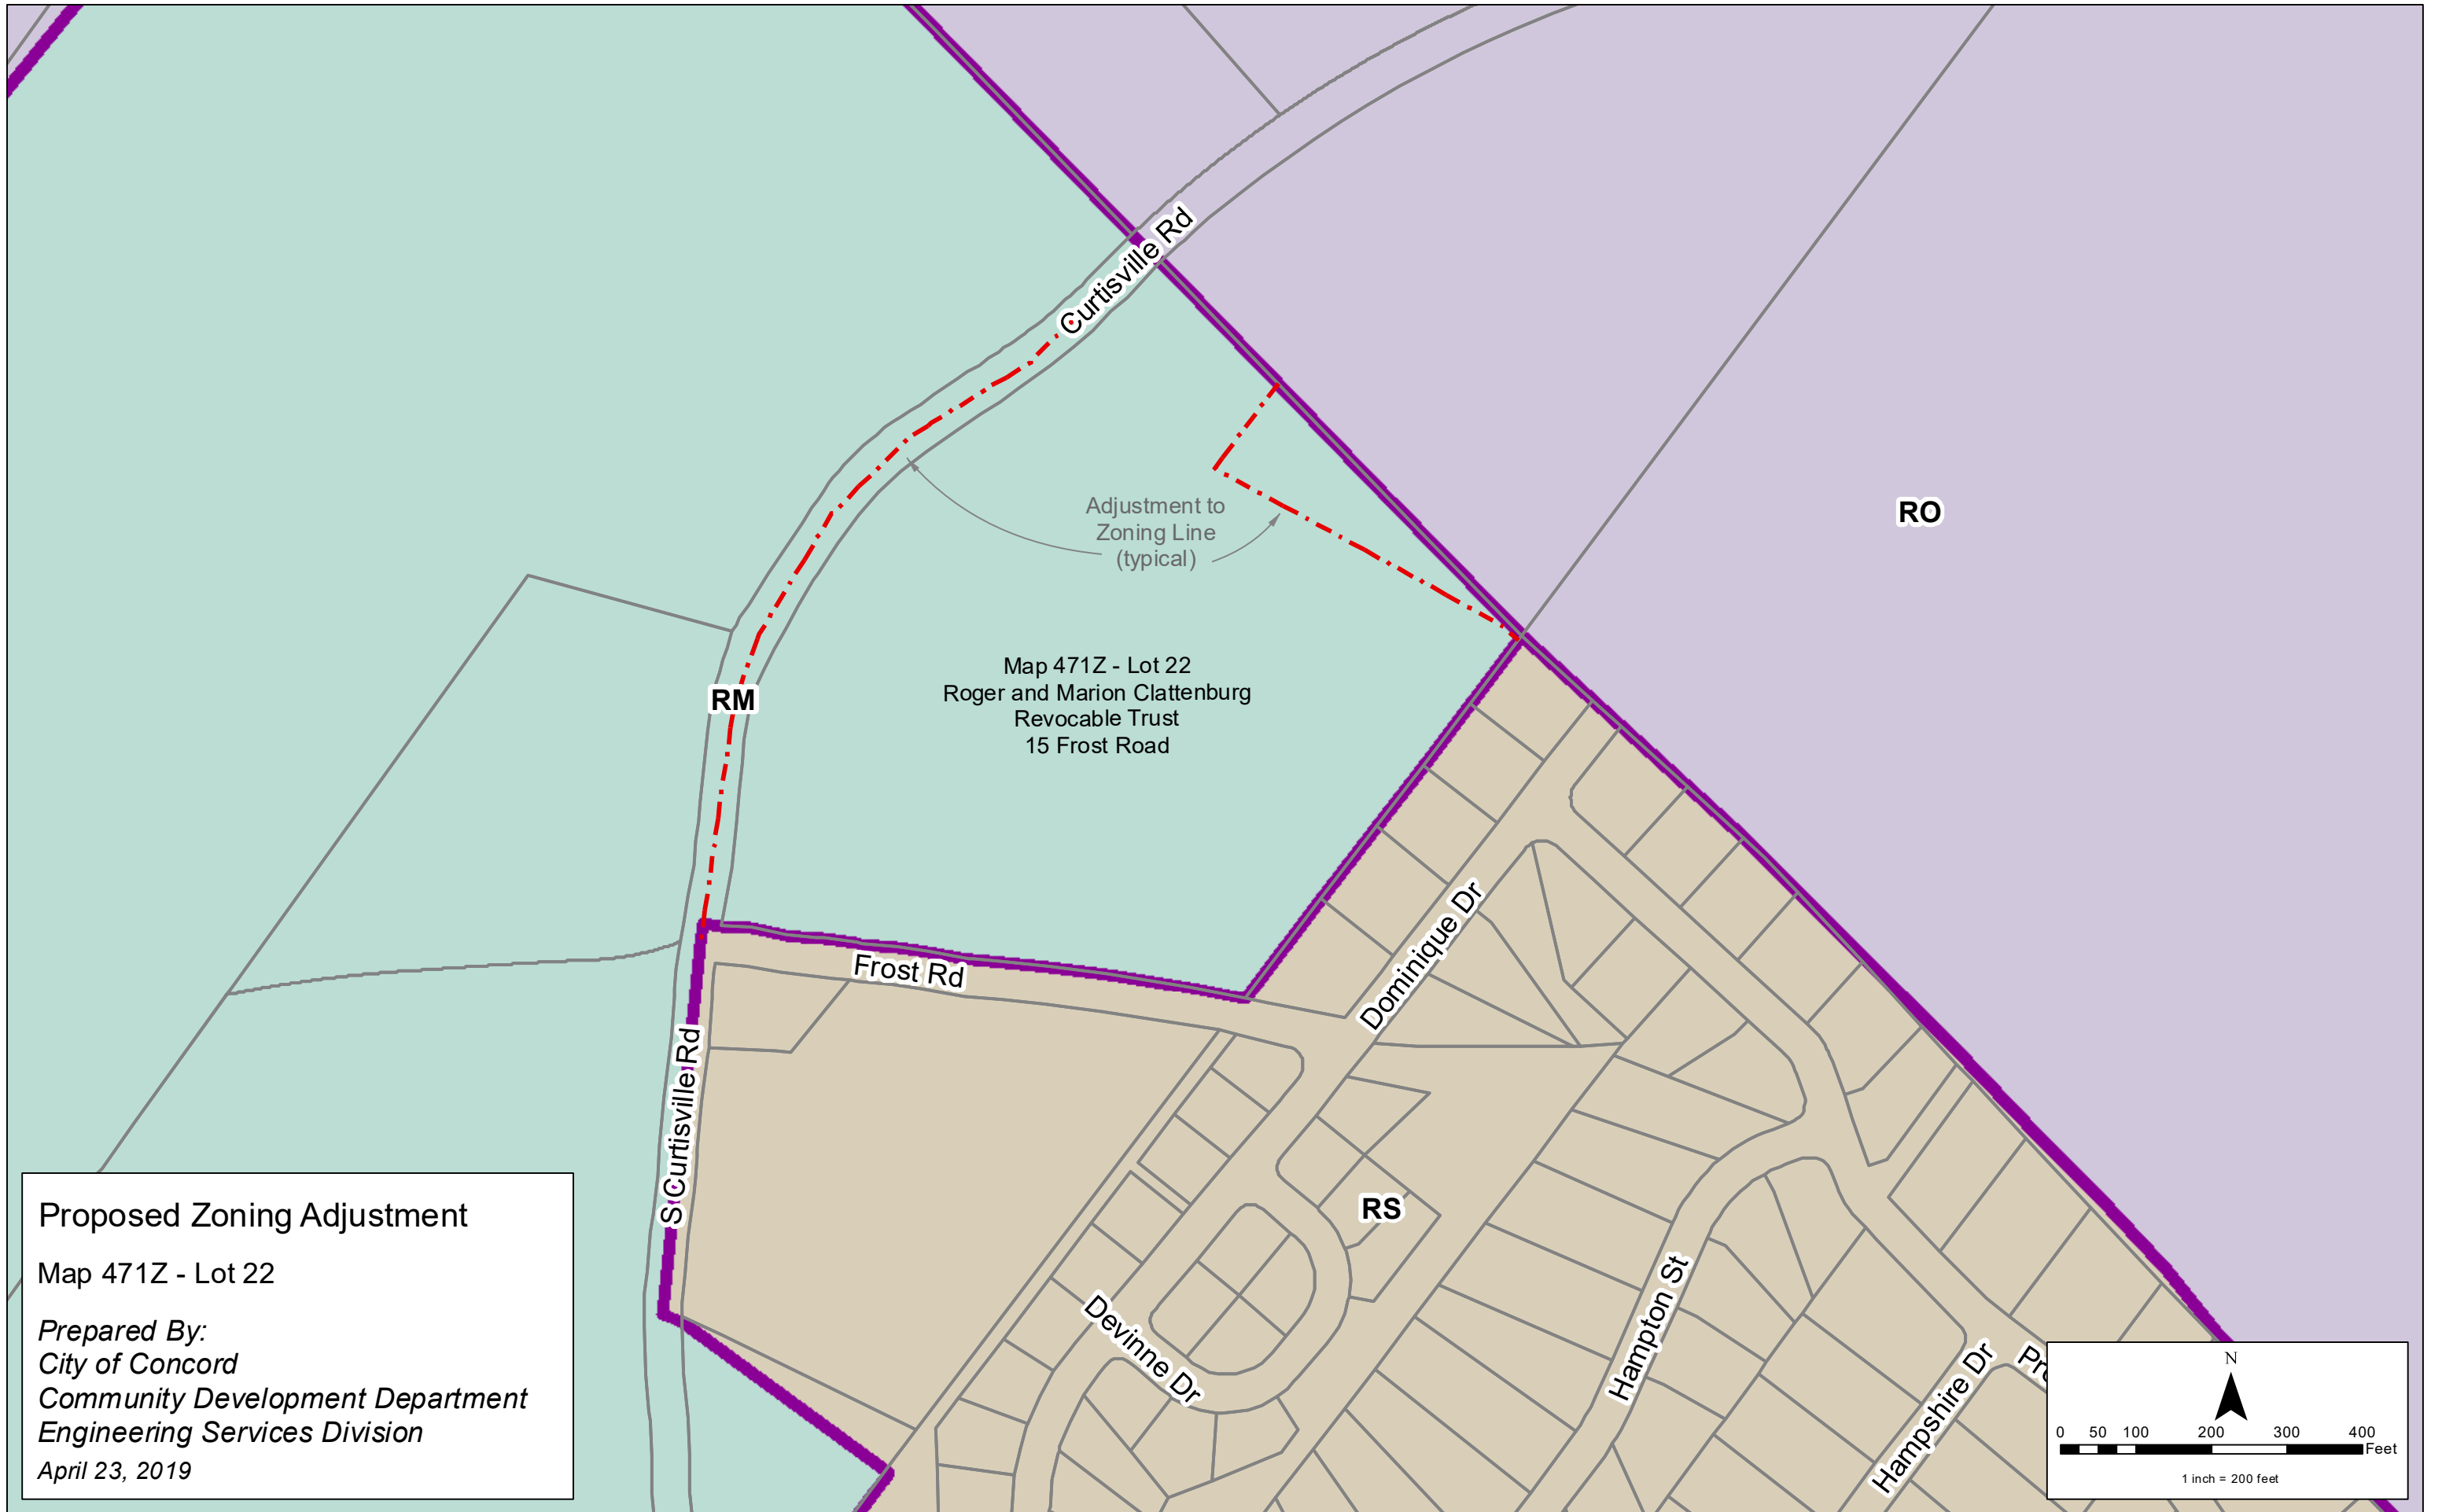

RM

RO

Map 471Z - Lot 22  
Roger and Marion Clattenburg  
Revocable Trust  
15 Frost Road

RS

**Existing Zoning**

Map 471Z - Lot 22

*Prepared By:*  
City of Concord  
Community Development Department  
Engineering Services Division  
April 23, 2019

**RM**

**RO**

**RS**

Map 471Z - Lot 22  
Roger and Marion Clattenburg  
Revocable Trust  
15 Frost Road

Curtisville Rd

S Curtisville Rd

Frost Rd

Dominique Dr

Devinne Dr

Hampton St

Hampshire Dr

**Proposed Zoning Adjustment**  
Map 471Z - Lot 22  
*Prepared By:*  
City of Concord  
Community Development Department  
Engineering Services Division  
April 23, 2019